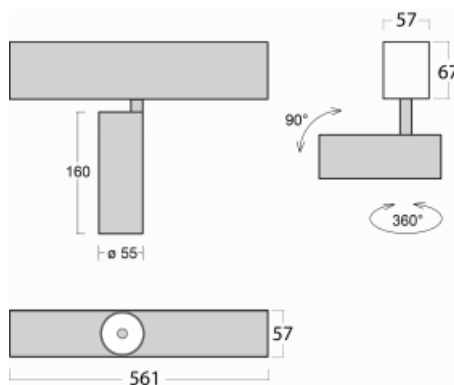

# Lina60-S

04S-200W-10GGD/940, W

EPD®

You will appreciate the L-Click system on the Lina60-S luminaire with a direct light distribution, which effectively saves you both time and money. How? The module simply clicks into the profile, so a lot of work is saved during assembly. This solution also prevents the direct touch of the LED technology and lengthens its operating life. The Lina60-S lighting system can be assembled creating endless lines and a big variety of shapes. In addition to great power output, the luminaire also has a great price. It will find its use in commercial, social and public spaces.

## Technical drawing

Type of installation	Recessed, Surface, Wall mounted, Suspended
Light distribution	Direct
Luminaire shape	Linear
Colour of the luminaires	White
Material	Aluminium
Lifetime	L80/B20 50 000 hours
Warranty	5 years
Description of luminaires	Luminaire recessed/surface/wall mounted/suspended
Dimensions (l × w × h mm)	561 mm × 57 mm × 67 mm
Light source	LED MODUL
DIR optical system	Reflector
Luminous flux*	1750 lm
Colour Temperature	4000 K cool white
Luminous efficacy	88 lm/W
MacAdam Light source	3
Colour rendering index	90
Beam angle	68°
UGR max. X=4H Y=8H, ρ=70,50,20	24.5