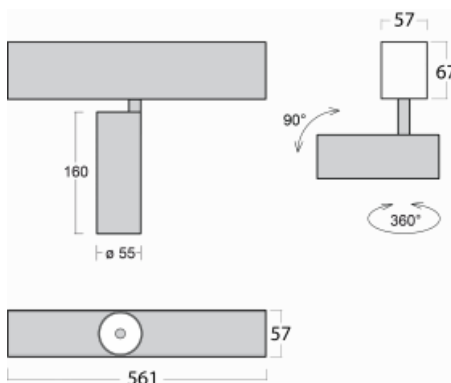

Luminaire

Lina60-S

04S-200W-10GGD/930, W

EPD®

You will appreciate the L-Click system on the Lina60-S luminaire with a direct light distribution, which effectively saves you both time and money. How? The module simply clicks into the profile, so a lot of work is saved during assembly. This solution also prevents the direct touch of the LED technology and lengthens its operating life. The Lina60-S lighting system can be assembled creating endless lines and a big variety of shapes. In addition to great power output, the luminaire also has a great price. It will find its use in commercial, social and public spaces.

Technical drawing

Type of installation	Recessed, Surface, Wall mounted, Suspended
Light distribution	Direct
Luminaire shape	Linear
Colour of the luminaires	White
Material	Aluminium
Lifetime	L80/B20 50 000 hours
Warranty	5 years
Description of luminaires	Luminaire recessed/surface/wall mounted/suspended
Dimensions (l × w × h mm)	561 mm × 57 mm × 67 mm
Light source	LED MODUL
DIR optical system	Reflector
Luminous flux*	1650 lm
Colour Temperature	3000 K warm white
Luminous efficacy	83 lm/W
MacAdam Light source	3
Colour rendering index	90
Beam angle	68°
UGR max. X=4H Y=8H, $\rho=70,50,20$	24.3

00-00356, W
cable 5x0,75 4000mm,
white

00-00357, W
cable 5x0,75 6000mm,
white

00-00363, K
cable 5x1,5 2000mm

00-00364, K
cable 5x1,5 4000mm

00-00365, K
cable 5x1,5 6000mm

00-00366, K
cable 7x0,75 2000mm

00-00367, K
cable 7x0,75 4000mm