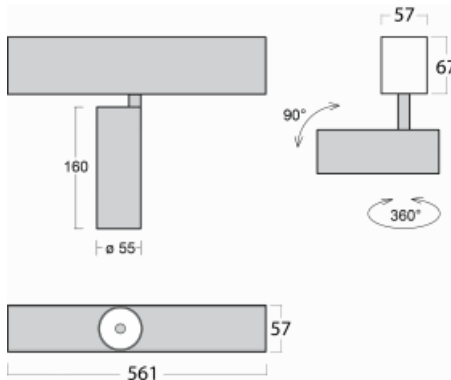

Luminaire

Lina60-S

04S-200W-10GGD/930, S

EPD[®]

You will appreciate the L-Click system on the Lina60-S luminaire with a direct light distribution, which effectively saves you both time and money. How? The module simply clicks into the profile, so a lot of work is saved during assembly. This solution also prevents the direct touch of the LED technology and lengthens its operating life. The Lina60-S lighting system can be assembled creating endless lines and a big variety of shapes. In addition to great power output, the luminaire also has a great price. It will find its use in commercial, social and public spaces.

Technical drawing

Type of installation	Recessed, Surface, Wall mounted, Suspended
----------------------	--

Light distribution	Direct
--------------------	--------

Luminaire shape	Linear
-----------------	--------

Description of luminaires	Luminaire recessed/surface/wall mounted/suspended
---------------------------	---

Dimensions	561 mm × 57 mm × 67 mm
------------	------------------------

Light source	LED MODUL
--------------	-----------