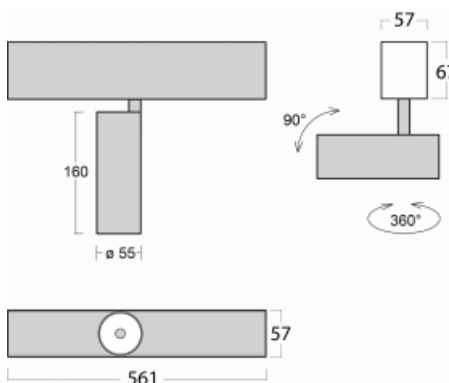

# Lina60-S

04S-200W-10GDE/940, S

EPD®

You will appreciate the L-Click system on the Lina60-S luminaire with a direct light distribution, which effectively saves you both time and money. How? The module simply clicks into the profile, so a lot of work is saved during assembly. This solution also prevents the direct touch of the LED technology and lengthens its operating life. The Lina60-S lighting system can be assembled creating endless lines and a big variety of shapes. In addition to great power output, the luminaire also has a great price. It will find its use in commercial, social and public spaces.

## Technical drawing

Type of installation	Recessed, Surface, Wall mounted, Suspended
Light distribution	Direct
Luminaire shape	Linear
Colour of the luminaires	Silver
Material	Aluminium
Lifetime	L80/B20 50 000 hours
Warranty	5 years
Description of luminaires	Luminaire recessed/surface/wall mounted/suspended
Dimensions	561 mm × 57 mm × 67 mm
Light source	LED MODUL