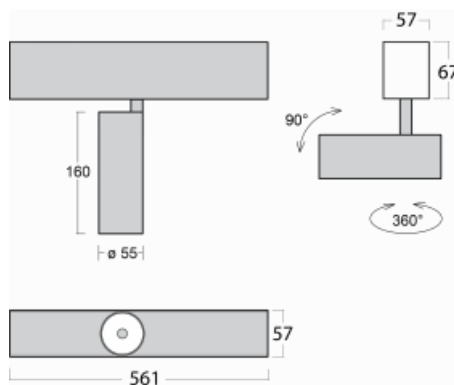

Luminaire

Lina60-S

04S-200W-10GDE/940, B

EPD®

You will appreciate the L-Click system on the Lina60-S luminaire with a direct light distribution, which effectively saves you both time and money. How? The module simply clicks into the profile, so a lot of work is saved during assembly. This solution also prevents the direct touch of the LED technology and lengthens its operating life. The Lina60-S lighting system can be assembled creating endless lines and a big variety of shapes. In addition to great power output, the luminaire also has a great price. It will find its use in commercial, social and public spaces.

Technical drawing

Type of installation	Recessed, Surface, Wall mounted, Suspended
Light distribution	Direct
Luminaire shape	Linear
Colour of the luminaires	Black
Material	Aluminium
Lifetime	L80/B20 50 000 hours
Warranty	5 years
Description of luminaires	Luminaire recessed/surface/wall mounted/suspended
Dimensions (l × w × h mm)	561 mm × 57 mm × 67 mm
Light source	LED MODUL
DIR optical system	Reflector
Luminous flux*	1250 lm
Colour Temperature	4000 K cool white
Luminous efficacy	92 lm/W
MacAdam Light source	3
Colour rendering index	90
Beam angle	68°
UGR max. X=4H Y=8H, $\rho=70,50,20$	23.3