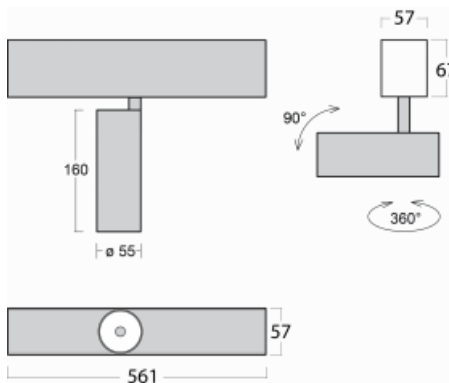

# Lina60-S

04S-200W-10GDE/930, W

EPD®

You will appreciate the L-Click system on the Lina60-S luminaire with a direct light distribution, which effectively saves you both time and money. How? The module simply clicks into the profile, so a lot of work is saved during assembly. This solution also prevents the direct touch of the LED technology and lengthens its operating life. The Lina60-S lighting system can be assembled creating endless lines and a big variety of shapes. In addition to great power output, the luminaire also has a great price. It will find its use in commercial, social and public spaces.

## Technical drawing

Type of installation	Recessed, Surface, Wall mounted, Suspended
Light distribution	Direct
Luminaire shape	Linear
Colour of the luminaires	White
Material	Aluminium
Lifetime	L80/B20 50 000 hours
Warranty	5 years
Description of luminaires	Luminaire recessed/surface/wall mounted/suspended
Dimensions	561 mm × 57 mm × 67 mm
Light source	LED MODUL
Type of optical system	Reflector
Luminous flux*	1200 lm
Colour Temperature	3000 K warm white
Luminous efficacy	88 lm/W
MacAdam Light source	3
Colour rendering index	90
Beam angle	68°
UGR max. X=4H Y=8H, $\rho=70,50,20$	23.2