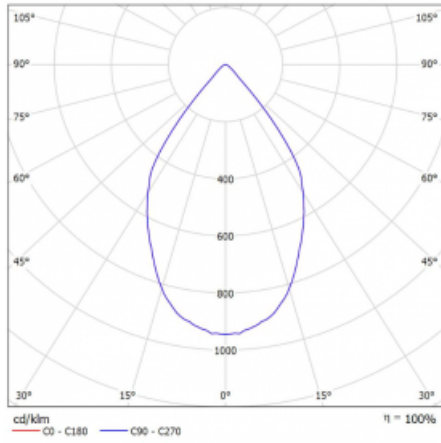

Curve

Luminaire power input* 13.6 W

Connection of the luminaires ON/OFF

Electrical voltage 220-240V

Frequency 50/60Hz

⊕ CE IP 20

*±10 %