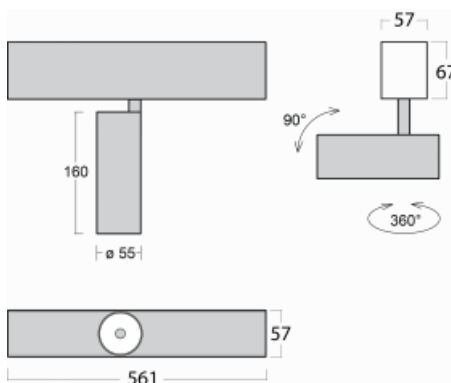

# Lina60-S

04S-200W-10GDE/930, W

**EPD®**

You will appreciate the L-Click system on the Lina60-S luminaire with a direct light distribution, which effectively saves you both time and money. How? The module simply clicks into the profile, so a lot of work is saved during assembly. This solution also prevents the direct touch of the LED technology and lengthens its operating life. The Lina60-S lighting system can be assembled creating endless lines and a big variety of shapes. In addition to great power output, the luminaire also has a great price. It will find its use in commercial, social and public spaces.

**Technical drawing**

Type of installation	Recessed, Surface, Wall mounted, Suspended
Light distribution	Direct
Luminaire shape	Linear
Colour of the luminaires	White
Material	Aluminium
Lifetime	L80/B20 50 000 hours
Warranty	5 years
Description of luminaires	Luminaire recessed/surface/wall mounted/suspended
Dimensions (l × w × h mm)	561 mm × 57 mm × 67 mm
Light source	LED MODUL
DIR optical system	Reflector
Luminous flux*	1200 lm
Colour Temperature	3000 K warm white
Luminous efficacy	88 lm/W
MacAdam Light source	3
Colour rendering index	90
Beam angle	68°
UGR max. X=4H Y=8H, ρ=70,50,20	23.2