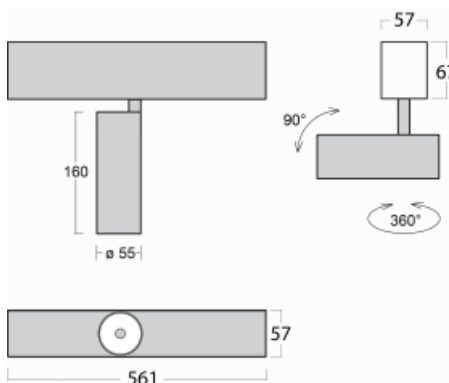

# Lina60-S

04S-200W-10GDE/930, S

EPD®

You will appreciate the L-Click system on the Lina60-S luminaire with a direct light distribution, which effectively saves you both time and money. How? The module simply clicks into the profile, so a lot of work is saved during assembly. This solution also prevents the direct touch of the LED technology and lengthens its operating life. The Lina60-S lighting system can be assembled creating endless lines and a big variety of shapes. In addition to great power output, the luminaire also has a great price. It will find its use in commercial, social and public spaces.

## Technical drawing

Type of installation	Recessed, Surface, Wall mounted, Suspended
Light distribution	Direct
Luminaire shape	Linear
Colour of the luminaires	Silver
Material	Aluminium
Lifetime	L80/B20 50 000 hours
Warranty	5 years
Description of luminaires	Luminaire recessed/surface/wall mounted/suspended
Dimensions (l × w × h mm)	561 mm × 57 mm × 67 mm
Light source	LED MODUL
DIR optical system	Reflector
Luminous flux*	1200 lm
Colour Temperature	3000 K warm white
Luminous efficacy	88 lm/W
MacAdam Light source	3
Colour rendering index	90
Beam angle	68°
UGR max. X=4H Y=8H, $\rho=70,50,20$	23.2