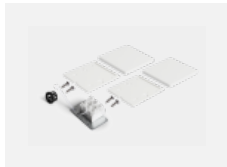

Technical drawing

Type of installation	Recessed, Surface, Wall mounted, Suspended
Light distribution	Direct
Luminaire shape	Linear
Colour of the luminaires	Black
Material	Aluminium
Lifetime	L80/B20 50 000 hours
Warranty	5 years
Description of luminaires	Luminaire recessed/surface/wall mounted/suspended
Dimensions (l × w × h mm)	561 mm × 57 mm × 67 mm
Light source	LED MODUL
DIR optical system	Reflector
Luminous flux*	1200 lm
Colour Temperature	3000 K warm white
Luminous efficacy	88 lm/W
MacAdam Light source	3
Colour rendering index	90
Beam angle	68°
UGR max. X=4H Y=8H, $\rho=70,50,20$	23.2

00-00358, B
cable 3x0,75 4000mm,
black

00-00360, B
cable 3x0,75 6000mm,
black

00-00370, B
ceiling cup 80x80x32mm

00-00600, F
ceiling fastening for
luminaires 132-5xxK,
04-2000x, 05-2000x,
09-200x - 1 piece

00-20700, B
2 pcs of wall fastening
Lipo/Lina/Sant

04-00200, N
straight connector

04-01200, F
Accessory for gear-tray
release

04-20100, B
2xend cap - metal, 3-
conductor terminal box,
grommet

04-20102, B
2xend cap - plastic, 3-
conductor terminal box,
grommet

04-20900, F
bracket for installation
of suspended type of
profile as recessed
trimless