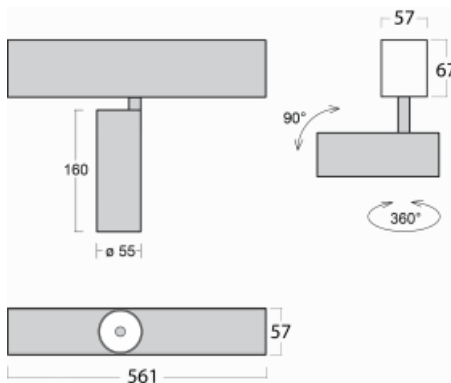

Luminaire

Lina60-S

04S-200W-10GDE/930, B

EPD®

You will appreciate the L-Click system on the Lina60-S luminaire with a direct light distribution, which effectively saves you both time and money. How? The module simply clicks into the profile, so a lot of work is saved during assembly. This solution also prevents the direct touch of the LED technology and lengthens its operating life. The Lina60-S lighting system can be assembled creating endless lines and a big variety of shapes. In addition to great power output, the luminaire also has a great price. It will find its use in commercial, social and public spaces.

Technical drawing

Type of installation	Recessed, Surface, Wall mounted, Suspended
Light distribution	Direct
Luminaire shape	Linear
Colour of the luminaires	Black
Material	Aluminium
Lifetime	L80/B20 50 000 hours
Warranty	5 years
Description of luminaires	Luminaire recessed/surface/wall mounted/suspended
Dimensions (l × w × h mm)	561 mm × 57 mm × 67 mm
Light source	LED MODUL
DIR optical system	Reflector
Luminous flux*	1200 lm
Colour Temperature	3000 K warm white
Luminous efficacy	88 lm/W
MacAdam Light source	3
Colour rendering index	90
Beam angle	68°
UGR max. X=4H Y=8H, $\rho=70,50,20$	23.2