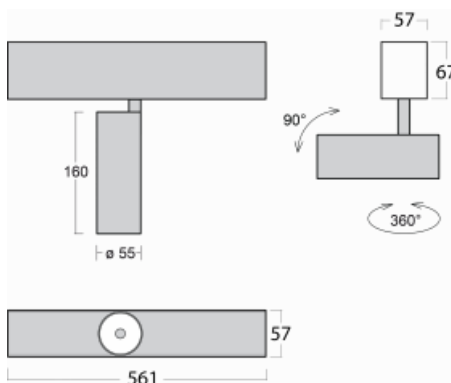

# Lina60-S

04S-200W-10GDE/930, B

EPD®

You will appreciate the L-Click system on the Lina60-S luminaire with a direct light distribution, which effectively saves you both time and money. How? The module simply clicks into the profile, so a lot of work is saved during assembly. This solution also prevents the direct touch of the LED technology and lengthens its operating life. The Lina60-S lighting system can be assembled creating endless lines and a big variety of shapes. In addition to great power output, the luminaire also has a great price. It will find its use in commercial, social and public spaces.

## Technical drawing

Type of installation	Recessed, Surface, Wall mounted, Suspended
Light distribution	Direct
Luminaire shape	Linear
Colour of the luminaires	Black
Material	Aluminium
Lifetime	L80/B20 50 000 hours
Warranty	5 years
Description of luminaires	Luminaire recessed/surface/wall mounted/suspended
Dimensions	561 mm × 57 mm × 67 mm
Light source	LED MODUL
Type of optical system	Reflector
Luminous flux*	1200 lm
Colour Temperature	3000 K warm white
Luminous efficacy	88 lm/W
MacAdam Light source	3
Colour rendering index	90
Beam angle	68°
UGR max. X=4H Y=8H, $\rho=70,50,20$	23.2