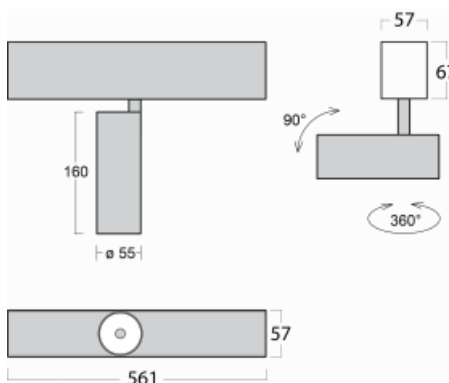

Luminaire

Lina60-S

04S-200W-10GDD/940, W

EPD®

You will appreciate the L-Click system on the Lina60-S luminaire with a direct light distribution, which effectively saves you both time and money. How? The module simply clicks into the profile, so a lot of work is saved during assembly. This solution also prevents the direct touch of the LED technology and lengthens its operating life. The Lina60-S lighting system can be assembled creating endless lines and a big variety of shapes. In addition to great power output, the luminaire also has a great price. It will find its use in commercial, social and public spaces.

Technical drawing

Type of installation	Recessed, Surface, Wall mounted, Suspended
Light distribution	Direct
Luminaire shape	Linear
Colour of the luminaires	White
Material	Aluminium
Lifetime	L80/B20 50 000 hours
Warranty	5 years
Description of luminaires	Luminaire recessed/surface/wall mounted/suspended
Dimensions (l × w × h mm)	561 mm × 57 mm × 67 mm
Light source	LED MODUL
DIR optical system	Reflector
Luminous flux*	1250 lm
Colour Temperature	4000 K cool white
Luminous efficacy	92 lm/W
MacAdam Light source	3
Colour rendering index	90
Beam angle	68°
UGR max. X=4H Y=8H, $\rho=70,50,20$	23.3

Curve

Luminaire power input* 13.6 W

Connection of the luminaires DALI

Electrical voltage 220-240V

Frequency 50/60Hz

⊕ CE IP 20

*±10 %

Downloads

00-00365, K
 cable 5x1,5 6000mm

00-00366, K
 cable 7x0,75 2000mm

00-00367, K
 cable 7x0,75 4000mm

00-00368, K
 cable 7x0,75 6000mm

00-00370, W
 ceiling cup 80x80x32mm

00-00600, F
 ceiling fastening for
 luminaires 132-5xxK,
 04-2000x, 05-2000x,
 09-200x - 1 piece