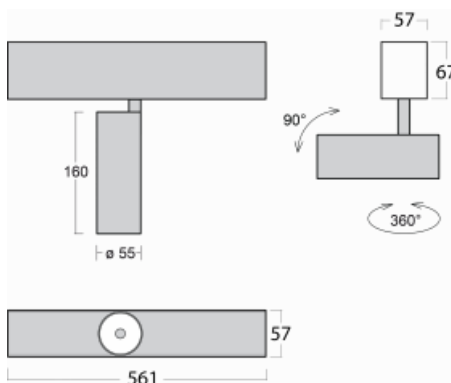

# Lina60-S

04S-200W-10GDD/940, W

EPD®

You will appreciate the L-Click system on the Lina60-S luminaire with a direct light distribution, which effectively saves you both time and money. How? The module simply clicks into the profile, so a lot of work is saved during assembly. This solution also prevents the direct touch of the LED technology and lengthens its operating life. The Lina60-S lighting system can be assembled creating endless lines and a big variety of shapes. In addition to great power output, the luminaire also has a great price. It will find its use in commercial, social and public spaces.

## Technical drawing

Type of installation	Recessed, Surface, Wall mounted, Suspended
Light distribution	Direct
Luminaire shape	Linear
Colour of the luminaires	White
Material	Aluminium
Lifetime	L80/B20 50 000 hours
Warranty	5 years
Description of luminaires	Luminaire recessed/surface/wall mounted/suspended
Dimensions	561 mm × 57 mm × 67 mm
Light source	LED MODUL
Type of optical system	Reflector
Luminous flux*	1250 lm
Colour Temperature	4000 K cool white
Luminous efficacy	92 lm/W
MacAdam Light source	3
Colour rendering index	90
Beam angle	68°
UGR max. X=4H Y=8H, $\rho=70,50,20$	23.3