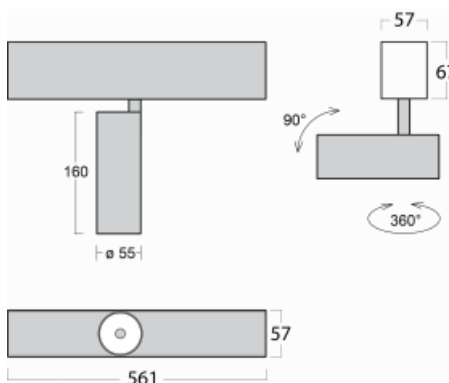

Luminaire

Lina60-S

04S-200W-10GDD/940, S

EPD®

You will appreciate the L-Click system on the Lina60-S luminaire with a direct light distribution, which effectively saves you both time and money. How? The module simply clicks into the profile, so a lot of work is saved during assembly. This solution also prevents the direct touch of the LED technology and lengthens its operating life. The Lina60-S lighting system can be assembled creating endless lines and a big variety of shapes. In addition to great power output, the luminaire also has a great price. It will find its use in commercial, social and public spaces.

Technical drawing

| | |
|--|---|
| Type of installation | Recessed, Surface, Wall mounted, Suspended |
| Light distribution | Direct |
| Luminaire shape | Linear |
| Colour of the luminaires | Silver |
| Material | Aluminium |
| Lifetime | L80/B20 50 000 hours |
| Warranty | 5 years |
| Description of luminaires | Luminaire recessed/surface/wall mounted/suspended |
| Dimensions (l × w × h mm) | 561 mm × 57 mm × 67 mm |
| Light source | LED MODUL |
| DIR optical system | Reflector |
| Luminous flux* | 1250 lm |
| Colour Temperature | 4000 K cool white |
| Luminous efficacy | 92 lm/W |
| MacAdam Light source | 3 |
| Colour rendering index | 90 |
| Beam angle | 68° |
| UGR max. X=4H Y=8H, $\rho=70,50,20$ | 23.3 |

Curve

Luminaire power input* 13.6 W

Connection of the luminaires DALI

Electrical voltage 220-240V

Frequency 50/60Hz

⊕ CE IP 20

*±10 %

Downloads

00-00356, K
cable 5x0,75 4000mm,
transparent

00-00357, K
cable 5x0,75 6000mm,
transparent

00-00363, K
cable 5x1,5 2000mm

00-00364, K
cable 5x1,5 4000mm

00-00365, K
cable 5x1,5 6000mm

00-00366, K
cable 7x0,75 2000mm