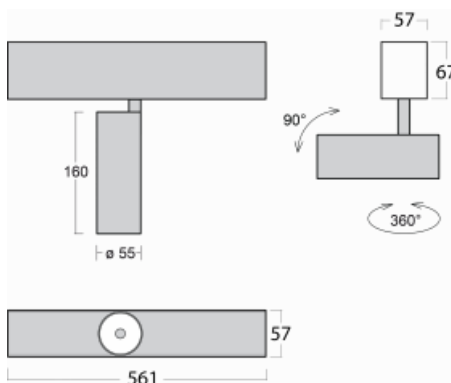

# Lina60-S

04S-200W-10GDD/940, B

EPD®

You will appreciate the L-Click system on the Lina60-S luminaire with a direct light distribution, which effectively saves you both time and money. How? The module simply clicks into the profile, so a lot of work is saved during assembly. This solution also prevents the direct touch of the LED technology and lengthens its operating life. The Lina60-S lighting system can be assembled creating endless lines and a big variety of shapes. In addition to great power output, the luminaire also has a great price. It will find its use in commercial, social and public spaces.

## Technical drawing

Type of installation	Recessed, Surface, Wall mounted, Suspended
Light distribution	Direct
Luminaire shape	Linear
Colour of the luminaires	Black
Material	Aluminium
Lifetime	L80/B20 50 000 hours
Warranty	5 years
Description of luminaires	Luminaire recessed/surface/wall mounted/suspended
Dimensions	561 mm × 57 mm × 67 mm
Light source	LED MODUL
Type of optical system	Reflector
Luminous flux*	1250 lm
Colour Temperature	4000 K cool white
Luminous efficacy	92 lm/W
MacAdam Light source	3
Colour rendering index	90
Beam angle	68°
UGR max. X=4H Y=8H, $\rho=70,50,20$	23.3