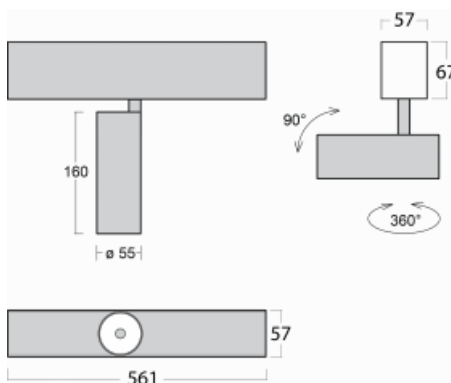

# Lina60-S

04S-200W-10GDD/940, B

EPD®

You will appreciate the L-Click system on the Lina60-S luminaire with a direct light distribution, which effectively saves you both time and money. How? The module simply clicks into the profile, so a lot of work is saved during assembly. This solution also prevents the direct touch of the LED technology and lengthens its operating life. The Lina60-S lighting system can be assembled creating endless lines and a big variety of shapes. In addition to great power output, the luminaire also has a great price. It will find its use in commercial, social and public spaces.

## Technical drawing

Type of installation	Recessed, Surface, Wall mounted, Suspended
Light distribution	Direct
Luminaire shape	Linear
Colour of the luminaires	Black
Material	Aluminium
Lifetime	L80/B20 50 000 hours
Warranty	5 years
Description of luminaires	Luminaire recessed/surface/wall mounted/suspended
Dimensions (l × w × h mm)	561 mm × 57 mm × 67 mm
Light source	LED MODUL
DIR optical system	Reflector
Luminous flux*	1250 lm
Colour Temperature	4000 K cool white
Luminous efficacy	92 lm/W
MacAdam Light source	3
Colour rendering index	90
Beam angle	68°
UGR max. X=4H Y=8H, ρ=70,50,20	23.3