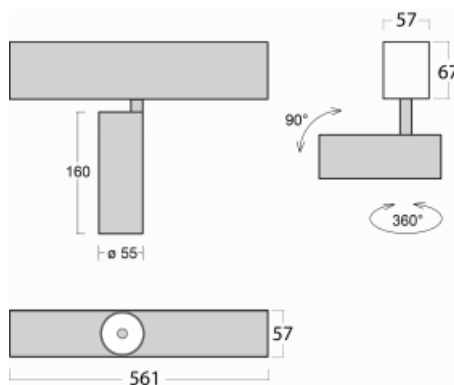

# Lina60-S

04S-200W-10GDD/930, W

EPD®

You will appreciate the L-Click system on the Lina60-S luminaire with a direct light distribution, which effectively saves you both time and money. How? The module simply clicks into the profile, so a lot of work is saved during assembly. This solution also prevents the direct touch of the LED technology and lengthens its operating life. The Lina60-S lighting system can be assembled creating endless lines and a big variety of shapes. In addition to great power output, the luminaire also has a great price. It will find its use in commercial, social and public spaces.

## Technical drawing

Type of installation	Recessed, Surface, Wall mounted, Suspended
Light distribution	Direct
Luminaire shape	Linear
Colour of the luminaires	White
Material	Aluminium
Lifetime	L80/B20 50 000 hours
Warranty	5 years
Description of luminaires	Luminaire recessed/surface/wall mounted/suspended
Dimensions	561 mm × 57 mm × 67 mm
Light source	LED MODUL
Type of optical system	Reflector
Luminous flux*	1200 lm
Colour Temperature	3000 K warm white
Luminous efficacy	88 lm/W
MacAdam Light source	3
Colour rendering index	90
Beam angle	68°
UGR max. X=4H Y=8H, $\rho=70,50,20$	23.2