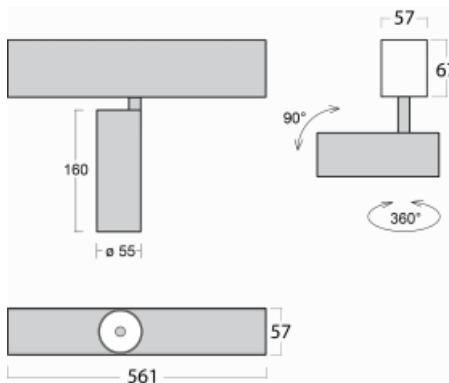

# Lina60-S

04S-200W-10GDD/930, W

EPD®

You will appreciate the L-Click system on the Lina60-S luminaire with a direct light distribution, which effectively saves you both time and money. How? The module simply clicks into the profile, so a lot of work is saved during assembly. This solution also prevents the direct touch of the LED technology and lengthens its operating life. The Lina60-S lighting system can be assembled creating endless lines and a big variety of shapes. In addition to great power output, the luminaire also has a great price. It will find its use in commercial, social and public spaces.

## Technical drawing

Type of installation	Recessed, Surface, Wall mounted, Suspended
Light distribution	Direct
Luminaire shape	Linear
Colour of the luminaires	White
Material	Aluminium
Lifetime	L80/B20 50 000 hours
Warranty	5 years
Description of luminaires	Luminaire recessed/surface/wall mounted/suspended
Dimensions (l × w × h mm)	561 mm × 57 mm × 67 mm
Light source	LED MODUL
DIR optical system	Reflector
Luminous flux*	1200 lm
Colour Temperature	3000 K warm white
Luminous efficacy	88 lm/W
MacAdam Light source	3
Colour rendering index	90
Beam angle	68°
UGR max. X=4H Y=8H, $\rho=70,50,20$	23.2