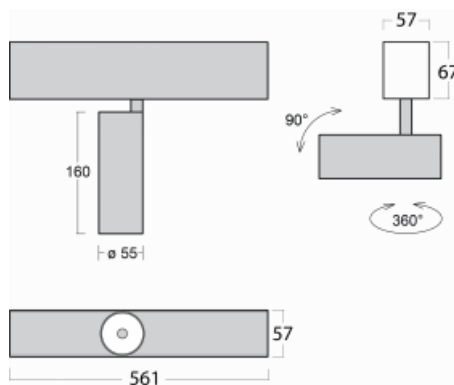

Luminaire

Lina60-S

04S-200W-10GDD/930, S

EPD®

You will appreciate the L-Click system on the Lina60-S luminaire with a direct light distribution, which effectively saves you both time and money. How? The module simply clicks into the profile, so a lot of work is saved during assembly. This solution also prevents the direct touch of the LED technology and lengthens its operating life. The Lina60-S lighting system can be assembled creating endless lines and a big variety of shapes. In addition to great power output, the luminaire also has a great price. It will find its use in commercial, social and public spaces.

Technical drawing

Type of installation	Recessed, Surface, Wall mounted, Suspended
Light distribution	Direct
Luminaire shape	Linear
Colour of the luminaires	Silver
Material	Aluminium
Lifetime	L80/B20 50 000 hours
Warranty	5 years
Description of luminaires	Luminaire recessed/surface/wall mounted/suspended
Dimensions (l × w × h mm)	561 mm × 57 mm × 67 mm
Light source	LED MODUL
DIR optical system	Reflector
Luminous flux*	1200 lm
Colour Temperature	3000 K warm white
Luminous efficacy	88 lm/W
MacAdam Light source	3
Colour rendering index	90
Beam angle	68°
UGR max. X=4H Y=8H, $\rho=70,50,20$	23.2

Curve

Luminaire power input* 13.6 W

Connection of the luminaires DALI

Electrical voltage 220-240V

Frequency 50/60Hz

⊕ CE IP 20

*±10 %

Downloads