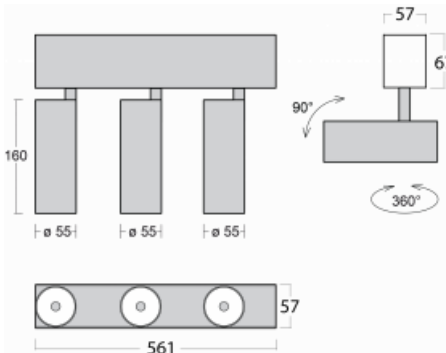

Luminaire

Lina60-S

04S-200U-30GGE/940, B

EPD®

You will appreciate the L-Click system on the Lina60-S luminaire with a direct light distribution, which effectively saves you both time and money. How? The module simply clicks into the profile, so a lot of work is saved during assembly. This solution also prevents the direct touch of the LED technology and lengthens its operating life. The Lina60-S lighting system can be assembled creating endless lines and a big variety of shapes. In addition to great power output, the luminaire also has a great price. It will find its use in commercial, social and public spaces.

Technical drawing

Type of installation	Recessed, Surface, Wall mounted, Suspended
Light distribution	Direct
Luminaire shape	Linear
Colour of the luminaires	Black
Material	Aluminium
Lifetime	L80/B20 50 000 hours
Warranty	5 years
Description of luminaires	Luminaire recessed/surface/wall mounted/suspended
Dimensions (l × w × h mm)	561 mm × 57 mm × 67 mm
Light source	LED MODUL
DIR optical system	Reflector
Luminous flux*	1750 lm
Colour Temperature	4000 K cool white
Luminous efficacy	88 lm/W
MacAdam Light source	3
Colour rendering index	90
Beam angle	27°
UGR max. X=4H Y=8H, $\rho=70,50,20$	22