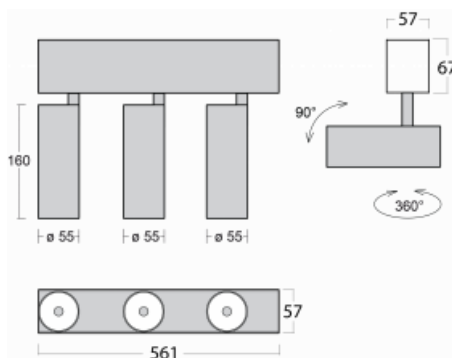

Luminaire

Lina60-S

04S-200U-30GGE/940, B

EPD®

You will appreciate the L-Click system on the Lina60-S luminaire with a direct light distribution, which effectively saves you both time and money. How? The module simply clicks into the profile, so a lot of work is saved during assembly. This solution also prevents the direct touch of the LED technology and lengthens its operating life. The Lina60-S lighting system can be assembled creating endless lines and a big variety of shapes. In addition to great power output, the luminaire also has a great price. It will find its use in commercial, social and public spaces.

Technical drawing

Type of installation	Recessed, Surface, Wall mounted, Suspended
Light distribution	Direct
Luminaire shape	Linear
Colour of the luminaires	Black
Material	Aluminium
Lifetime	L80/B20 50 000 hours
Warranty	5 years
Description of luminaires	Luminaire recessed/surface/wall mounted/suspended
Dimensions	561 mm × 57 mm × 67 mm
Light source	LED MODUL
Type of optical system	Reflector
Luminous flux*	1750 lm
Colour Temperature	4000 K cool white
Luminous efficacy	88 lm/W
MacAdam Light source	3
Colour rendering index	90
Beam angle	27°
UGR max. X=4H Y=8H, $\rho=70,50,20$	22