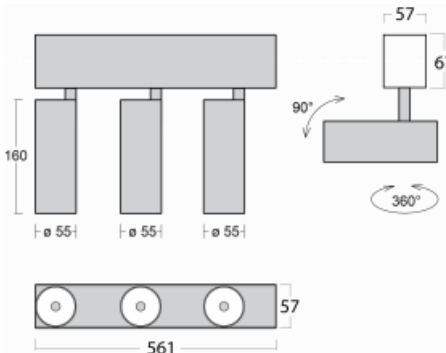

Luminaire

Lina60-S

04S-200U-30GGE/930, B

EPD®

You will appreciate the L-Click system on the Lina60-S luminaire with a direct light distribution, which effectively saves you both time and money. How? The module simply clicks into the profile, so a lot of work is saved during assembly. This solution also prevents the direct touch of the LED technology and lengthens its operating life. The Lina60-S lighting system can be assembled creating endless lines and a big variety of shapes. In addition to great power output, the luminaire also has a great price. It will find its use in commercial, social and public spaces.

Technical drawing

Type of installation	Recessed, Surface, Wall mounted, Suspended
Light distribution	Direct
Luminaire shape	Linear
Colour of the luminaires	Black
Material	Aluminium
Lifetime	L80/B20 50 000 hours
Warranty	5 years
Description of luminaires	Luminaire recessed/surface/wall mounted/suspended
Dimensions	561 mm × 57 mm × 67 mm
Light source	LED MODUL