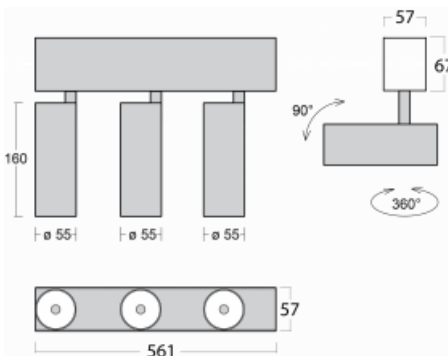

# Lina60-S

04S-200U-30GGD/940, S

EPD®

You will appreciate the L-Click system on the Lina60-S luminaire with a direct light distribution, which effectively saves you both time and money. How? The module simply clicks into the profile, so a lot of work is saved during assembly. This solution also prevents the direct touch of the LED technology and lengthens its operating life. The Lina60-S lighting system can be assembled creating endless lines and a big variety of shapes. In addition to great power output, the luminaire also has a great price. It will find its use in commercial, social and public spaces.

## Technical drawing

Type of installation	Recessed, Surface, Wall mounted, Suspended
Light distribution	Direct
Luminaire shape	Linear
Colour of the luminaires	Silver
Material	Aluminium
Lifetime	L80/B20 50 000 hours
Warranty	5 years
Description of luminaires	Luminaire recessed/surface/wall mounted/suspended
Dimensions	561 mm × 57 mm × 67 mm
Light source	LED MODUL