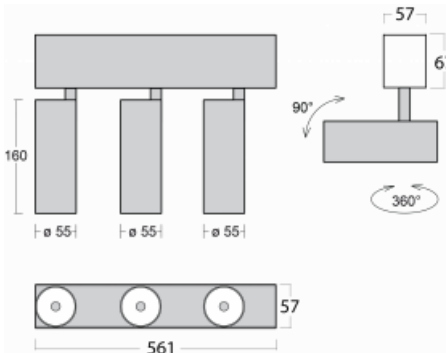

Luminaire

Lina60-S

04S-200U-30GGD/940, B

EPD[®]

You will appreciate the L-Click system on the Lina60-S luminaire with a direct light distribution, which effectively saves you both time and money. How? The module simply clicks into the profile, so a lot of work is saved during assembly. This solution also prevents the direct touch of the LED technology and lengthens its operating life. The Lina60-S lighting system can be assembled creating endless lines and a big variety of shapes. In addition to great power output, the luminaire also has a great price. It will find its use in commercial, social and public spaces.

Technical drawing

Type of installation	Recessed, Surface, Wall mounted, Suspended
Light distribution	Direct
Luminaire shape	Linear
Colour of the luminaires	Black
Material	Aluminium
Lifetime	L80/B20 50 000 hours
Warranty	5 years
Description of luminaires	Luminaire recessed/surface/wall mounted/suspended
Dimensions (l × w × h mm)	561 mm × 57 mm × 67 mm
Light source	LED MODUL
DIR optical system	Reflector
Luminous flux*	1750 lm
Colour Temperature	4000 K cool white
Luminous efficacy	88 lm/W
MacAdam Light source	3
Colour rendering index	90
Beam angle	27°
UGR max. X=4H Y=8H, ρ=70,50,20	22