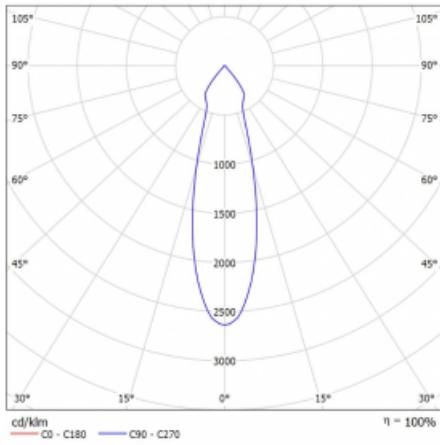

Luminaire

Lina60-S

04S-200U-30GGD/930, W

EPD[®]

You will appreciate the L-Click system on the Lina60-S luminaire with a direct light distribution, which effectively saves you both time and money. How? The module simply clicks into the profile, so a lot of work is saved during assembly. This solution also prevents the direct touch of the LED technology and lengthens its operating life. The Lina60-S lighting system can be assembled creating endless lines and a big variety of shapes. In addition to great power output, the luminaire also has a great price. It will find its use in commercial, social and public spaces.

Technical drawing

| | |
|-----------------------------------|---|
| Type of installation | Recessed, Surface, Wall mounted, Suspended |
| Light distribution | Direct |
| Luminaire shape | Linear |
| Colour of the luminaires | White |
| Material | Aluminium |
| Lifetime | L80/B20 50 000 hours |
| Warranty | 5 years |
| Description of luminaires | Luminaire recessed/surface/wall mounted/suspended |
| Dimensions (l × w × h mm) | 561 mm × 57 mm × 67 mm |
| Light source | LED MODUL |
| DIR optical system | Reflector |
| Luminous flux* | 1650 lm |
| Colour Temperature | 3000 K warm white |
| Luminous efficacy | 83 lm/W |
| MacAdam Light source | 3 |
| Colour rendering index | 90 |
| Beam angle | 27° |
| UGR max. X=4H Y=8H, ρ=70,50,20 | 21.8 |

Curve

Luminaire power input* 60 W

Connection of the luminaires DALI

Electrical voltage 220-240V

Frequency 50/60Hz

⊕ CE IP 20

* $\pm 10\%$

Downloads