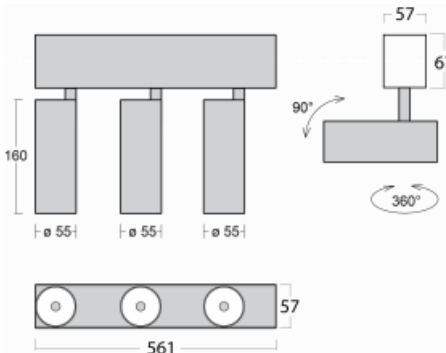

# Lina60-S

04S-200U-30GGD/930, S

EPD®

You will appreciate the L-Click system on the Lina60-S luminaire with a direct light distribution, which effectively saves you both time and money. How? The module simply clicks into the profile, so a lot of work is saved during assembly. This solution also prevents the direct touch of the LED technology and lengthens its operating life. The Lina60-S lighting system can be assembled creating endless lines and a big variety of shapes. In addition to great power output, the luminaire also has a great price. It will find its use in commercial, social and public spaces.

## Technical drawing

Type of installation	Recessed, Surface, Wall mounted, Suspended
Light distribution	Direct
Luminaire shape	Linear
Colour of the luminaires	Silver
Material	Aluminium
Lifetime	L80/B20 50 000 hours
Warranty	5 years
Description of luminaires	Luminaire recessed/surface/wall mounted/suspended
Dimensions (l × w × h mm)	561 mm × 57 mm × 67 mm
Light source	LED MODUL
DIR optical system	Reflector
Luminous flux*	1650 lm
Colour Temperature	3000 K warm white
Luminous efficacy	83 lm/W
MacAdam Light source	3
Colour rendering index	90
Beam angle	27°
UGR max. X=4H Y=8H, $\rho=70,50,20$	21.8