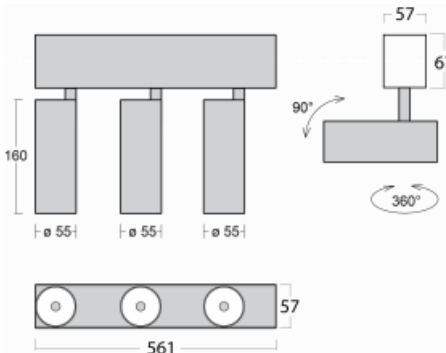

Luminaire

Lina60-S

04S-200U-30GGD/930, B

EPD®

You will appreciate the L-Click system on the Lina60-S luminaire with a direct light distribution, which effectively saves you both time and money. How? The module simply clicks into the profile, so a lot of work is saved during assembly. This solution also prevents the direct touch of the LED technology and lengthens its operating life. The Lina60-S lighting system can be assembled creating endless lines and a big variety of shapes. In addition to great power output, the luminaire also has a great price. It will find its use in commercial, social and public spaces.

Technical drawing

Type of installation	Recessed, Surface, Wall mounted, Suspended
Light distribution	Direct
Luminaire shape	Linear
Colour of the luminaires	Black
Material	Aluminium
Lifetime	L80/B20 50 000 hours
Warranty	5 years
Description of luminaires	Luminaire recessed/surface/wall mounted/suspended
Dimensions	561 mm × 57 mm × 67 mm
Light source	LED MODUL
Type of optical system	Reflector
Luminous flux*	1650 lm
Colour Temperature	3000 K warm white
Luminous efficacy	83 lm/W
MacAdam Light source	3
Colour rendering index	90
Beam angle	27°
UGR max. X=4H Y=8H, $\rho=70,50,20$	21.8