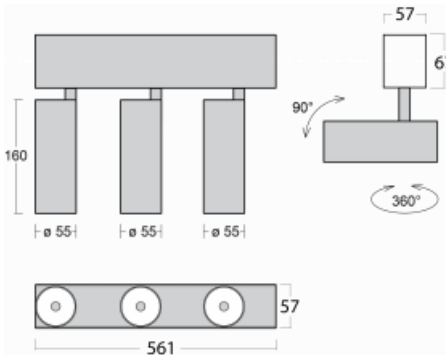

Luminaire

Lina60-S

04S-200U-30GDD/940, W

EPD[®]

You will appreciate the L-Click system on the Lina60-S luminaire with a direct light distribution, which effectively saves you both time and money. How? The module simply clicks into the profile, so a lot of work is saved during assembly. This solution also prevents the direct touch of the LED technology and lengthens its operating life. The Lina60-S lighting system can be assembled creating endless lines and a big variety of shapes. In addition to great power output, the luminaire also has a great price. It will find its use in commercial, social and public spaces.

Technical drawing

Type of installation	Recessed, Surface, Wall mounted, Suspended
Light distribution	Direct
Luminaire shape	Linear
Colour of the luminaires	White
Material	Aluminium
Lifetime	L80/B20 50 000 hours
Warranty	5 years
Description of luminaires	Luminaire recessed/surface/wall mounted/suspended
Dimensions (l × w × h mm)	561 mm × 57 mm × 67 mm
Light source	LED MODUL
DIR optical system	Reflector
Luminous flux*	1250 lm
Colour Temperature	4000 K cool white
Luminous efficacy	92 lm/W
MacAdam Light source	3
Colour rendering index	90
Beam angle	27°
UGR max. X=4H Y=8H, ρ=70,50,20	20.8

Curve

Luminaire power input* 40.8 W

Connection of the luminaires DALI

Electrical voltage 220-240V

Frequency 50/60Hz

⊕ CE IP 20

*±10 %

Downloads