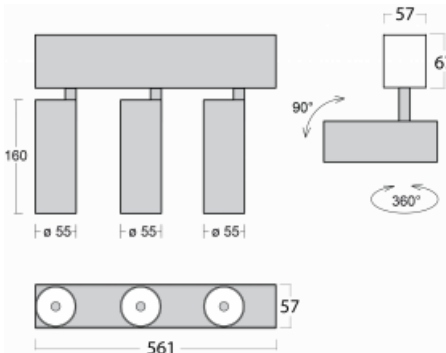

Luminaire

Lina60-S

04S-200U-30GDD/940, S

EPD®

You will appreciate the L-Click system on the Lina60-S luminaire with a direct light distribution, which effectively saves you both time and money. How? The module simply clicks into the profile, so a lot of work is saved during assembly. This solution also prevents the direct touch of the LED technology and lengthens its operating life. The Lina60-S lighting system can be assembled creating endless lines and a big variety of shapes. In addition to great power output, the luminaire also has a great price. It will find its use in commercial, social and public spaces.

Technical drawing

Type of installation	Recessed, Surface, Wall mounted, Suspended
Light distribution	Direct
Luminaire shape	Linear
Colour of the luminaires	Silver
Material	Aluminium
Lifetime	L80/B20 50 000 hours
Warranty	5 years
Description of luminaires	Luminaire recessed/surface/wall mounted/suspended
Dimensions	561 mm × 57 mm × 67 mm
Light source	LED MODUL
Type of optical system	Reflector
Luminous flux*	1250 lm
Colour Temperature	4000 K cool white
Luminous efficacy	92 lm/W
MacAdam Light source	3
Colour rendering index	90
Beam angle	27°
UGR max. X=4H Y=8H, $\rho=70,50,20$	20.8

Curve

Luminaire power input* 40.8 W

Connection of the luminaires DALI

Electrical voltage 220-240V

Frequency 50/60Hz

⊕ CE IP 20

*±10 %

Downloads