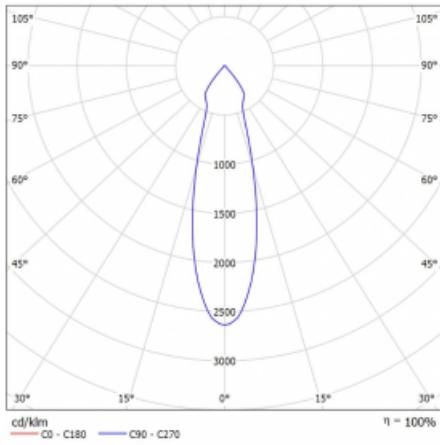

Luminaire

Lina60-S

04S-200U-30GDD/940, B

EPD®

You will appreciate the L-Click system on the Lina60-S luminaire with a direct light distribution, which effectively saves you both time and money. How? The module simply clicks into the profile, so a lot of work is saved during assembly. This solution also prevents the direct touch of the LED technology and lengthens its operating life. The Lina60-S lighting system can be assembled creating endless lines and a big variety of shapes. In addition to great power output, the luminaire also has a great price. It will find its use in commercial, social and public spaces.

Technical drawing

Type of installation	Recessed, Surface, Wall mounted, Suspended
Light distribution	Direct
Luminaire shape	Linear
Colour of the luminaires	Black
Material	Aluminium
Lifetime	L80/B20 50 000 hours
Warranty	5 years
Description of luminaires	Luminaire recessed/surface/wall mounted/suspended
Dimensions	561 mm × 57 mm × 67 mm
Light source	LED MODUL
Type of optical system	Reflector
Luminous flux*	1250 lm
Colour Temperature	4000 K cool white
Luminous efficacy	92 lm/W
MacAdam Light source	3
Colour rendering index	90
Beam angle	27°
UGR max. X=4H Y=8H, $\rho=70,50,20$	20.8

Curve

Luminaire power input* 40.8 W

Connection of the luminaires DALI

Electrical voltage 220-240V

Frequency 50/60Hz

⊕ CE IP 20

* $\pm 10\%$

Downloads