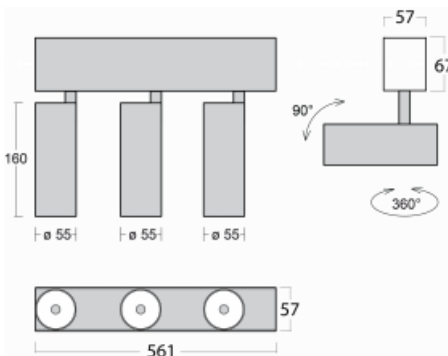

Luminaire

Lina60-S

04S-200U-30GDD/940, B

EPD®

You will appreciate the L-Click system on the Lina60-S luminaire with a direct light distribution, which effectively saves you both time and money. How? The module simply clicks into the profile, so a lot of work is saved during assembly. This solution also prevents the direct touch of the LED technology and lengthens its operating life. The Lina60-S lighting system can be assembled creating endless lines and a big variety of shapes. In addition to great power output, the luminaire also has a great price. It will find its use in commercial, social and public spaces.

Technical drawing

Type of installation	Recessed, Surface, Wall mounted, Suspended
Light distribution	Direct
Luminaire shape	Linear
Colour of the luminaires	Black
Material	Aluminium
Lifetime	L80/B20 50 000 hours
Warranty	5 years
Description of luminaires	Luminaire recessed/surface/wall mounted/suspended
Dimensions	561 mm × 57 mm × 67 mm
Light source	LED MODUL
Type of optical system	Reflector
Luminous flux*	1250 lm
Colour Temperature	4000 K cool white
Luminous efficacy	92 lm/W
MacAdam Light source	3
Colour rendering index	90
Beam angle	27°
UGR max. X=4H Y=8H, $\rho=70,50,20$	20.8