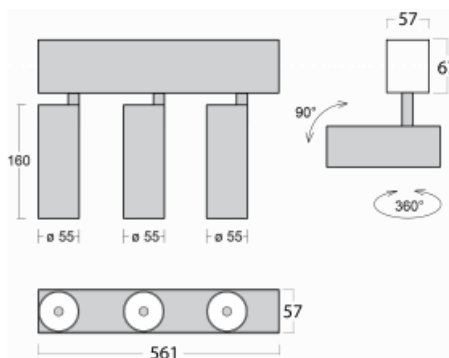

Luminaire

Lina60-S

04S-200U-30GDD/930, W

EPD®

You will appreciate the L-Click system on the Lina60-S luminaire with a direct light distribution, which effectively saves you both time and money. How? The module simply clicks into the profile, so a lot of work is saved during assembly. This solution also prevents the direct touch of the LED technology and lengthens its operating life. The Lina60-S lighting system can be assembled creating endless lines and a big variety of shapes. In addition to great power output, the luminaire also has a great price. It will find its use in commercial, social and public spaces.

Technical drawing

Type of installation	Recessed, Surface, Wall mounted, Suspended
Light distribution	Direct
Luminaire shape	Linear
Colour of the luminaires	White
Material	Aluminium
Lifetime	L80/B20 50 000 hours
Warranty	5 years
Description of luminaires	Luminaire recessed/surface/wall mounted/suspended
Dimensions (l × w × h mm)	561 mm × 57 mm × 67 mm
Light source	LED MODUL
DIR optical system	Reflector
Luminous flux*	1200 lm
Colour Temperature	3000 K warm white
Luminous efficacy	88 lm/W
MacAdam Light source	3
Colour rendering index	90
Beam angle	27°
UGR max. X=4H Y=8H, $\rho=70,50,20$	20.7

Curve

Luminaire power input* 40.8 W

Connection of the luminaires DALI

Electrical voltage 220-240V

Frequency 50/60Hz

⊕ CE IP 20

*±10 %

Downloads