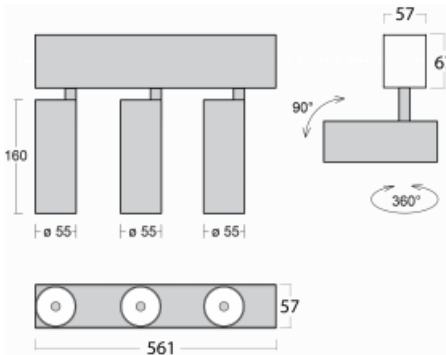

Luminaire

Lina60-S

04S-200U-30GDD/930, S

EPD®

You will appreciate the L-Click system on the Lina60-S luminaire with a direct light distribution, which effectively saves you both time and money. How? The module simply clicks into the profile, so a lot of work is saved during assembly. This solution also prevents the direct touch of the LED technology and lengthens its operating life. The Lina60-S lighting system can be assembled creating endless lines and a big variety of shapes. In addition to great power output, the luminaire also has a great price. It will find its use in commercial, social and public spaces.

Technical drawing

Type of installation	Recessed, Surface, Wall mounted, Suspended
Light distribution	Direct
Luminaire shape	Linear
Colour of the luminaires	Silver
Material	Aluminium
Lifetime	L80/B20 50 000 hours
Warranty	5 years
Description of luminaires	Luminaire recessed/surface/wall mounted/suspended
Dimensions (l × w × h mm)	561 mm × 57 mm × 67 mm
Light source	LED MODUL
DIR optical system	Reflector
Luminous flux*	1200 lm
Colour Temperature	3000 K warm white
Luminous efficacy	88 lm/W
MacAdam Light source	3
Colour rendering index	90
Beam angle	27°
UGR max. X=4H Y=8H, $\rho=70,50,20$	20.7

Curve

Luminaire power input* 40.8 W

Connection of the luminaires DALI

Electrical voltage 220-240V

Frequency 50/60Hz

⊕ CE IP 20

*±10 %

Downloads