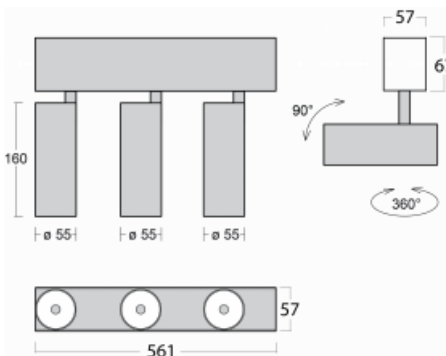

Luminaire

Lina60-S

04S-200U-30GDD/930, B

EPD®

You will appreciate the L-Click system on the Lina60-S luminaire with a direct light distribution, which effectively saves you both time and money. How? The module simply clicks into the profile, so a lot of work is saved during assembly. This solution also prevents the direct touch of the LED technology and lengthens its operating life. The Lina60-S lighting system can be assembled creating endless lines and a big variety of shapes. In addition to great power output, the luminaire also has a great price. It will find its use in commercial, social and public spaces.

Technical drawing

Type of installation	Recessed, Surface, Wall mounted, Suspended
Light distribution	Direct
Luminaire shape	Linear
Colour of the luminaires	Black
Material	Aluminium
Lifetime	L80/B20 50 000 hours
Warranty	5 years
Description of luminaires	Luminaire recessed/surface/wall mounted/suspended
Dimensions	561 mm × 57 mm × 67 mm
Light source	LED MODUL
Type of optical system	Reflector
Luminous flux*	1200 lm
Colour Temperature	3000 K warm white
Luminous efficacy	88 lm/W
MacAdam Light source	3
Colour rendering index	90
Beam angle	27°
UGR max. X=4H Y=8H, $\rho=70,50,20$	20.7