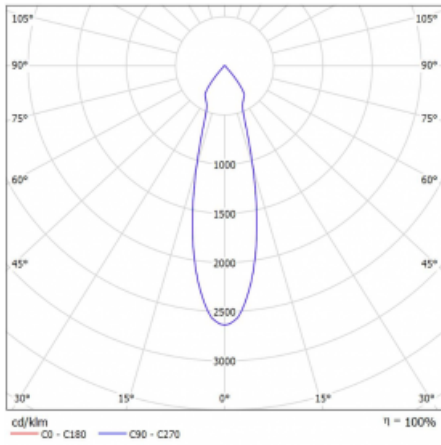

Luminaire

Lina60-S

04S-200U-30GDD/930, B

EPD®

You will appreciate the L-Click system on the Lina60-S luminaire with a direct light distribution, which effectively saves you both time and money. How? The module simply clicks into the profile, so a lot of work is saved during assembly. This solution also prevents the direct touch of the LED technology and lengthens its operating life. The Lina60-S lighting system can be assembled creating endless lines and a big variety of shapes. In addition to great power output, the luminaire also has a great price. It will find its use in commercial, social and public spaces.

Technical drawing

Type of installation	Recessed, Surface, Wall mounted, Suspended
Light distribution	Direct
Luminaire shape	Linear
Colour of the luminaires	Black
Material	Aluminium
Lifetime	L80/B20 50 000 hours
Warranty	5 years
Description of luminaires	Luminaire recessed/surface/wall mounted/suspended
Dimensions	561 mm × 57 mm × 67 mm
Light source	LED MODUL
Type of optical system	Reflector
Luminous flux*	1200 lm
Colour Temperature	3000 K warm white
Luminous efficacy	88 lm/W
MacAdam Light source	3
Colour rendering index	90
Beam angle	27°
UGR max. X=4H Y=8H, $\rho=70,50,20$	20.7

Curve

Luminaire power input* 40.8 W

Connection of the luminaires DALI

Electrical voltage 220-240V

Frequency 50/60Hz

⊕ CE IP 20

* $\pm 10\%$

Downloads