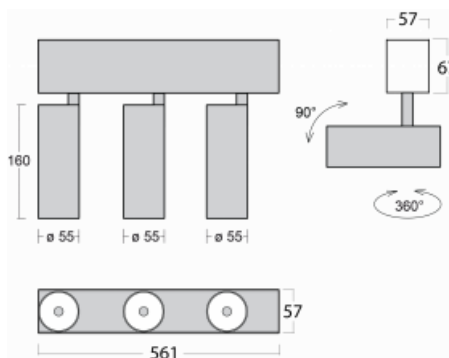

Luminaire

Lina60-S

04S-200U-30GDD/930, B

EPD®

You will appreciate the L-Click system on the Lina60-S luminaire with a direct light distribution, which effectively saves you both time and money. How? The module simply clicks into the profile, so a lot of work is saved during assembly. This solution also prevents the direct touch of the LED technology and lengthens its operating life. The Lina60-S lighting system can be assembled creating endless lines and a big variety of shapes. In addition to great power output, the luminaire also has a great price. It will find its use in commercial, social and public spaces.

Technical drawing

Type of installation	Recessed, Surface, Wall mounted, Suspended
Light distribution	Direct
Luminaire shape	Linear
Colour of the luminaires	Black
Material	Aluminium
Lifetime	L80/B20 50 000 hours
Warranty	5 years
Description of luminaires	Luminaire recessed/surface/wall mounted/suspended
Dimensions (l × w × h mm)	561 mm × 57 mm × 67 mm
Light source	LED MODUL
DIR optical system	Reflector
Luminous flux*	1200 lm
Colour Temperature	3000 K warm white
Luminous efficacy	88 lm/W
MacAdam Light source	3
Colour rendering index	90
Beam angle	27°
UGR max. X=4H Y=8H, ρ=70,50,20	20.7

Curve

Luminaire power input* 40.8 W

Connection of the luminaires DALI

Electrical voltage 220-240V

Frequency 50/60Hz

⊕ CE IP 20

* $\pm 10\%$

Downloads