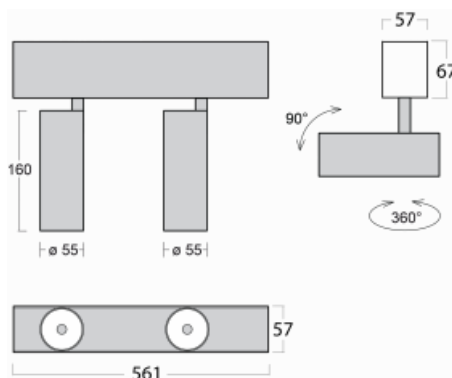

Luminaire

Lina60-S

04S-200U-20GGE/940, S

EPD®

You will appreciate the L-Click system on the Lina60-S luminaire with a direct light distribution, which effectively saves you both time and money. How? The module simply clicks into the profile, so a lot of work is saved during assembly. This solution also prevents the direct touch of the LED technology and lengthens its operating life. The Lina60-S lighting system can be assembled creating endless lines and a big variety of shapes. In addition to great power output, the luminaire also has a great price. It will find its use in commercial, social and public spaces.

Technical drawing

Type of installation	Recessed, Surface, Wall mounted, Suspended
Light distribution	Direct
Luminaire shape	Linear
Colour of the luminaires	Silver
Material	Aluminium
Lifetime	L80/B20 50 000 hours
Warranty	5 years
Description of luminaires	Luminaire recessed/surface/wall mounted/suspended
Dimensions (l × w × h mm)	561 mm × 57 mm × 67 mm
Light source	LED MODUL
DIR optical system	Reflector
Luminous flux*	1750 lm
Colour Temperature	4000 K cool white
Luminous efficacy	88 lm/W
MacAdam Light source	3
Colour rendering index	90
Beam angle	27°
UGR max. X=4H Y=8H, $\rho=70,50,20$	22