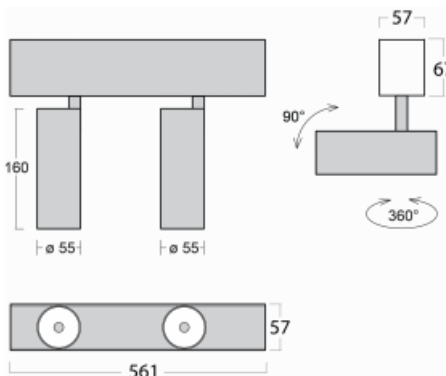

Luminaire

Lina60-S

04S-200U-20GGE/940, S

EPD®

You will appreciate the L-Click system on the Lina60-S luminaire with a direct light distribution, which effectively saves you both time and money. How? The module simply clicks into the profile, so a lot of work is saved during assembly. This solution also prevents the direct touch of the LED technology and lengthens its operating life. The Lina60-S lighting system can be assembled creating endless lines and a big variety of shapes. In addition to great power output, the luminaire also has a great price. It will find its use in commercial, social and public spaces.

Technical drawing

Type of installation	Recessed, Surface, Wall mounted, Suspended
Light distribution	Direct
Luminaire shape	Linear
Colour of the luminaires	Silver
Material	Aluminium
Lifetime	L80/B20 50 000 hours
Warranty	5 years
Description of luminaires	Luminaire recessed/surface/wall mounted/suspended
Dimensions	561 mm × 57 mm × 67 mm
Light source	LED MODUL
Type of optical system	Reflector
Luminous flux*	1750 lm
Colour Temperature	4000 K cool white
Luminous efficacy	88 lm/W
MacAdam Light source	3
Colour rendering index	90
Beam angle	27°
UGR max. X=4H Y=8H, $\rho=70,50,20$	22