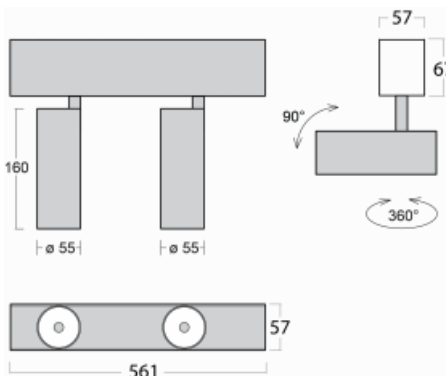

# Lina60-S

04S-200U-20GGE/930, W

**EPD<sup>®</sup>**

You will appreciate the L-Click system on the Lina60-S luminaire with a direct light distribution, which effectively saves you both time and money. How? The module simply clicks into the profile, so a lot of work is saved during assembly. This solution also prevents the direct touch of the LED technology and lengthens its operating life. The Lina60-S lighting system can be assembled creating endless lines and a big variety of shapes. In addition to great power output, the luminaire also has a great price. It will find its use in commercial, social and public spaces.

**Technical drawing**

Type of installation	Recessed, Surface, Wall mounted, Suspended
Light distribution	Direct
Luminaire shape	Linear
Colour of the luminaires	White
Material	Aluminium
Lifetime	L80/B20 50 000 hours
Warranty	5 years
Description of luminaires	Luminaire recessed/surface/wall mounted/suspended
Dimensions (l × w × h mm)	561 mm × 57 mm × 67 mm
Light source	LED MODUL
DIR optical system	Reflector
Luminous flux*	1650 lm
Colour Temperature	3000 K warm white
Luminous efficacy	83 lm/W
MacAdam Light source	3
Colour rendering index	90
Beam angle	27°
UGR max. X=4H Y=8H, ρ=70,50,20	21.8