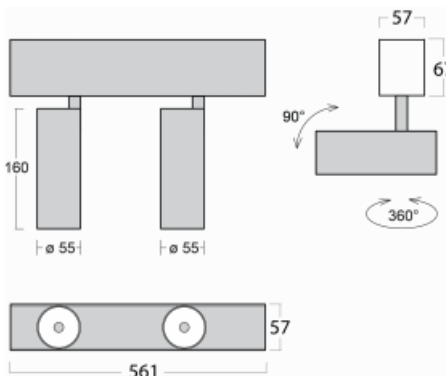

Luminaire

Lina60-S

04S-200U-20GGE/930, S

Type of installation	Recessed, Surface, Wall mounted, Suspended
Light distribution	Direct
Luminaire shape	Linear
Colour of the luminaires	Silver
Material	Aluminium
Lifetime	L80/B20 50 000 hours
Warranty	5 years
Description of luminaires	Luminaire recessed/surface/wall mounted/suspended
Dimensions (l × w × h mm)	561 mm × 57 mm × 67 mm
Light source	LED MODUL
DIR optical system	Reflector
Luminous flux*	1650 lm
Colour Temperature	3000 K warm white
Luminous efficacy	83 lm/W
MacAdam Light source	3
Colour rendering index	90
Beam angle	27°
UGR max. X=4H Y=8H, $\rho=70,50,20$	21.8

You will appreciate the L-Click system on the Lina60-S luminaire with a direct light distribution, which effectively saves you both time and money. How? The module simply clicks into the profile, so a lot of work is saved during assembly. This solution also prevents the direct touch of the LED technology and lengthens its operating life. The Lina60-S lighting system can be assembled creating endless lines and a big variety of shapes. In addition to great power output, the luminaire also has a great price. It will find its use in commercial, social and public spaces.

Technical drawing

Curve

Luminaire power input* 40 W

Connection of the luminaires ON/OFF

Electrical voltage 220-240V

Frequency 50/60Hz

⊕ CE IP 20

*±10 %