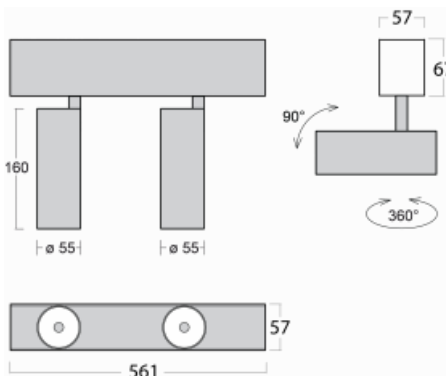

# Lina60-S

04S-200U-20GGD/940, S

You will appreciate the L-Click system on the Lina60-S luminaire with a direct light distribution, which effectively saves you both time and money. How? The module simply clicks into the profile, so a lot of work is saved during assembly. This solution also prevents the direct touch of the LED technology and lengthens its operating life. The Lina60-S lighting system can be assembled creating endless lines and a big variety of shapes. In addition to great power output, the luminaire also has a great price. It will find its use in commercial, social and public spaces.

**Technical drawing**

Type of installation	Recessed, Surface, Wall mounted, Suspended
Light distribution	Direct
Luminaire shape	Linear
Colour of the luminaires	Silver
Material	Aluminium
Lifetime	L80/B20 50 000 hours
Warranty	5 years
Description of luminaires	Luminaire recessed/surface/wall mounted/suspended
Dimensions (l × w × h mm)	561 mm × 57 mm × 67 mm
Light source	LED MODUL
DIR optical system	Reflector
Luminous flux*	1750 lm
Colour Temperature	4000 K cool white
Luminous efficacy	88 lm/W
MacAdam Light source	3
Colour rendering index	90
Beam angle	27°
UGR max. X=4H Y=8H, $\rho=70,50,20$	22