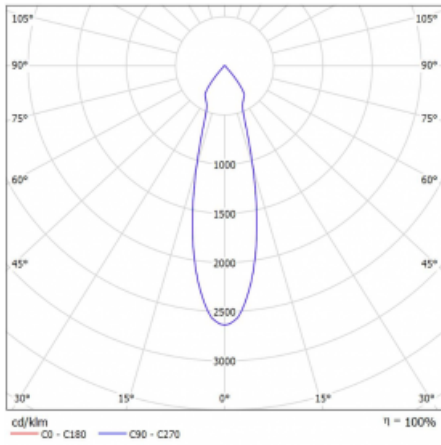

**Technical drawing**

Type of installation	Recessed, Surface, Wall mounted, Suspended
Light distribution	Direct
Luminaire shape	Linear
Colour of the luminaires	Silver
Material	Aluminium
Lifetime	L80/B20 50 000 hours
Warranty	5 years
Description of luminaires	Luminaire recessed/surface/wall mounted/suspended
Dimensions (l × w × h mm)	561 mm × 57 mm × 67 mm
Light source	LED MODUL
DIR optical system	Reflector
Luminous flux*	1750 lm
Colour Temperature	4000 K cool white
Luminous efficacy	88 lm/W
MacAdam Light source	3
Colour rendering index	90
Beam angle	27°
UGR max. X=4H Y=8H, $\rho=70,50,20$	22

## Curve

Luminaire power input\* 40 W

Connection of the luminaires DALI

Electrical voltage 220-240V

Frequency 50/60Hz

⊕ CE IP 20

\* $\pm 10\%$