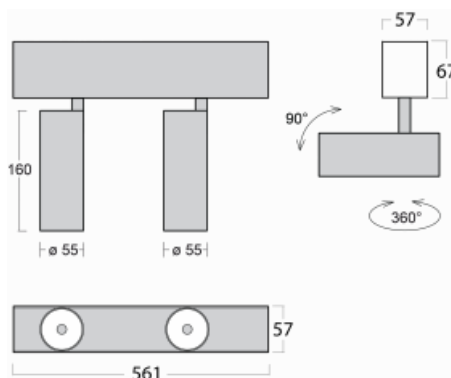

# Lina60-S

04S-200U-20GGD/940, B

EPD®

You will appreciate the L-Click system on the Lina60-S luminaire with a direct light distribution, which effectively saves you both time and money. How? The module simply clicks into the profile, so a lot of work is saved during assembly. This solution also prevents the direct touch of the LED technology and lengthens its operating life. The Lina60-S lighting system can be assembled creating endless lines and a big variety of shapes. In addition to great power output, the luminaire also has a great price. It will find its use in commercial, social and public spaces.

## Technical drawing

Type of installation	Recessed, Surface, Wall mounted, Suspended
Light distribution	Direct
Luminaire shape	Linear
Colour of the luminaires	Black
Material	Aluminium
Lifetime	L80/B20 50 000 hours
Warranty	5 years
Description of luminaires	Luminaire recessed/surface/wall mounted/suspended
Dimensions (l × w × h mm)	561 mm × 57 mm × 67 mm
Light source	LED MODUL
DIR optical system	Reflector
Luminous flux*	1750 lm
Colour Temperature	4000 K cool white
Luminous efficacy	88 lm/W
MacAdam Light source	3
Colour rendering index	90
Beam angle	27°
UGR max. X=4H Y=8H, $\rho=70,50,20$	22