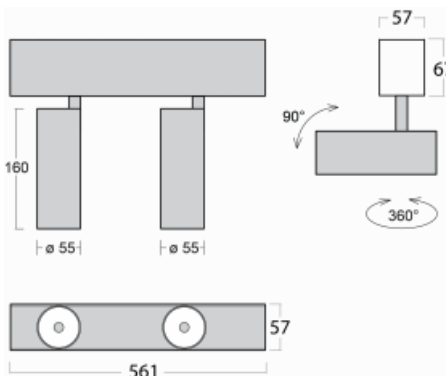

Luminaire

Lina60-S

04S-200U-20GDE/940, W

EPD®

You will appreciate the L-Click system on the Lina60-S luminaire with a direct light distribution, which effectively saves you both time and money. How? The module simply clicks into the profile, so a lot of work is saved during assembly. This solution also prevents the direct touch of the LED technology and lengthens its operating life. The Lina60-S lighting system can be assembled creating endless lines and a big variety of shapes. In addition to great power output, the luminaire also has a great price. It will find its use in commercial, social and public spaces.

Technical drawing

| | |
|--|---|
| Type of installation | Recessed, Surface, Wall mounted, Suspended |
| Light distribution | Direct |
| Luminaire shape | Linear |
| Colour of the luminaires | White |
| Material | Aluminium |
| Lifetime | L80/B20 50 000 hours |
| Warranty | 5 years |
| Description of luminaires | Luminaire recessed/surface/wall mounted/suspended |
| Dimensions (l × w × h mm) | 561 mm × 57 mm × 67 mm |
| Light source | LED MODUL |
| DIR optical system | Reflector |
| Luminous flux* | 1250 lm |
| Colour Temperature | 4000 K cool white |
| Luminous efficacy | 92 lm/W |
| MacAdam Light source | 3 |
| Colour rendering index | 90 |
| Beam angle | 27° |
| UGR max. X=4H Y=8H, $\rho=70,50,20$ | 20.8 |

Curve

Luminaire power input* 27.2 W

Connection of the luminaires ON/OFF

Electrical voltage 220-240V

Frequency 50/60Hz

⊕ CE IP 20

* $\pm 10\%$

Downloads