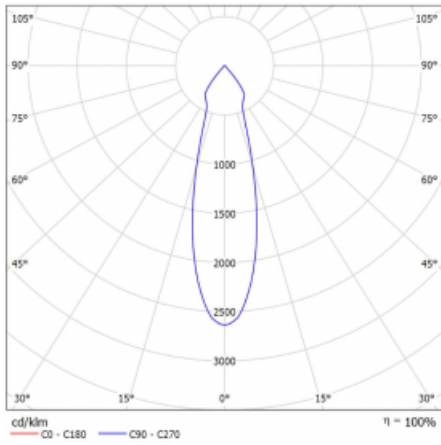

Luminaire

Lina60-S

04S-200U-20GDE/940, B

EPD®

You will appreciate the L-Click system on the Lina60-S luminaire with a direct light distribution, which effectively saves you both time and money. How? The module simply clicks into the profile, so a lot of work is saved during assembly. This solution also prevents the direct touch of the LED technology and lengthens its operating life. The Lina60-S lighting system can be assembled creating endless lines and a big variety of shapes. In addition to great power output, the luminaire also has a great price. It will find its use in commercial, social and public spaces.

Technical drawing

Type of installation	Recessed, Surface, Wall mounted, Suspended
Light distribution	Direct
Luminaire shape	Linear
Colour of the luminaires	Black
Material	Aluminium
Lifetime	L80/B20 50 000 hours
Warranty	5 years
Description of luminaires	Luminaire recessed/surface/wall mounted/suspended
Dimensions	561 mm × 57 mm × 67 mm
Light source	LED MODUL
Type of optical system	Reflector
Luminous flux*	1250 lm
Colour Temperature	4000 K cool white
Luminous efficacy	92 lm/W
MacAdam Light source	3
Colour rendering index	90
Beam angle	27°
UGR max. X=4H Y=8H, $\rho=70,50,20$	20.8

Curve

Luminaire power input* 27.2 W

Connection of the luminaires ON/OFF

Electrical voltage 220-240V

Frequency 50/60Hz

⊕ CE IP 20

* $\pm 10\%$

Downloads