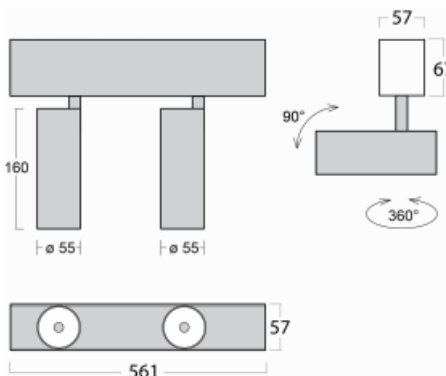

Luminaire

Lina60-S

04S-200U-20GDE/940, B

EPD®

You will appreciate the L-Click system on the Lina60-S luminaire with a direct light distribution, which effectively saves you both time and money. How? The module simply clicks into the profile, so a lot of work is saved during assembly. This solution also prevents the direct touch of the LED technology and lengthens its operating life. The Lina60-S lighting system can be assembled creating endless lines and a big variety of shapes. In addition to great power output, the luminaire also has a great price. It will find its use in commercial, social and public spaces.

Technical drawing

Type of installation	Recessed, Surface, Wall mounted, Suspended
Light distribution	Direct
Luminaire shape	Linear
Colour of the luminaires	Black
Material	Aluminium
Lifetime	L80/B20 50 000 hours
Warranty	5 years
Description of luminaires	Luminaire recessed/surface/wall mounted/suspended
Dimensions	561 mm × 57 mm × 67 mm
Light source	LED MODUL
Type of optical system	Reflector
Luminous flux*	1250 lm
Colour Temperature	4000 K cool white
Luminous efficacy	92 lm/W
MacAdam Light source	3
Colour rendering index	90
Beam angle	27°
UGR max. X=4H Y=8H, $\rho=70,50,20$	20.8