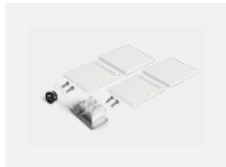

Technical drawing

Type of installation	Recessed, Surface, Wall mounted, Suspended
Light distribution	Direct
Luminaire shape	Linear
Colour of the luminaires	Black
Material	Aluminium
Lifetime	L80/B20 50 000 hours
Warranty	5 years
Description of luminaires	Luminaire recessed/surface/wall mounted/suspended
Dimensions	561 mm × 57 mm × 67 mm
Light source	LED MODUL
Type of optical system	Reflector
Luminous flux*	1250 lm
Colour Temperature	4000 K cool white
Luminous efficacy	92 lm/W
MacAdam Light source	3
Colour rendering index	90
Beam angle	27°
UGR max. X=4H Y=8H, $\rho=70,50,20$	20.8

00-00358, K
cable 3x0,75 4000mm

00-00360, K
cable 3x0,75 6000mm

00-00370, B
ceiling cup 80x80x32mm

00-00500
wire for emergency
lighting XX-XXXX-20

00-00600, F
ceiling fastening for
luminaires 132-5xxK,
04-2000x, 05-2000x,
09-200x - 1 piece

00-20700, B
2 pcs of wall fastening
Lipo/Lina

04-00200, N
straight connector

04-01200, F
Accessory for gear-tray
release

04-20100, B
2xend cap - metal, 3-
conductor terminal box,
grommet

04-20102, B
2xend cap - plastic, 3-
conductor terminal box,
grommet

04-20900, F
bracket for installation
of suspended type of
profile as recessed
trimless