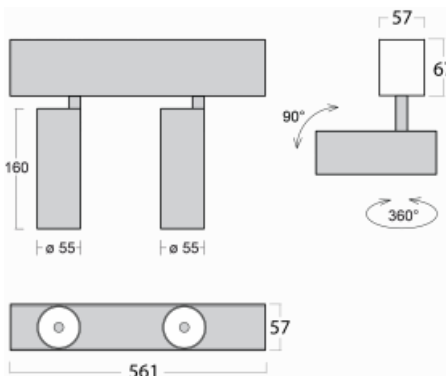

Luminaire

Lina60-S

04S-200U-20GDD/940, W

EPD®

You will appreciate the L-Click system on the Lina60-S luminaire with a direct light distribution, which effectively saves you both time and money. How? The module simply clicks into the profile, so a lot of work is saved during assembly. This solution also prevents the direct touch of the LED technology and lengthens its operating life. The Lina60-S lighting system can be assembled creating endless lines and a big variety of shapes. In addition to great power output, the luminaire also has a great price. It will find its use in commercial, social and public spaces.

Technical drawing

Type of installation	Recessed, Surface, Wall mounted, Suspended
Light distribution	Direct
Luminaire shape	Linear
Colour of the luminaires	White
Material	Aluminium
Lifetime	L80/B20 50 000 hours
Warranty	5 years
Description of luminaires	Luminaire recessed/surface/wall mounted/suspended
Dimensions (l × w × h mm)	561 mm × 57 mm × 67 mm
Light source	LED MODUL
DIR optical system	Reflector
Luminous flux*	1250 lm
Colour Temperature	4000 K cool white
Luminous efficacy	92 lm/W
MacAdam Light source	3
Colour rendering index	90
Beam angle	27°
UGR max. X=4H Y=8H, $\rho=70,50,20$	20.8

Curve

Luminaire power input* 27.2 W

Connection of the luminaires DALI

Electrical voltage 220-240V

Frequency 50/60Hz

⊕ CE IP 20

*±10 %

Downloads

00-00356, W
cable 5x0,75 4000mm,
white

00-00357, W
cable 5x0,75 6000mm,
white

00-00363, K
cable 5x1,5 2000mm

00-00364, K
cable 5x1,5 4000mm

00-00365, K
cable 5x1,5 6000mm

00-00366, K
cable 7x0,75 2000mm

00-00367, K
cable 7x0,75 4000mm