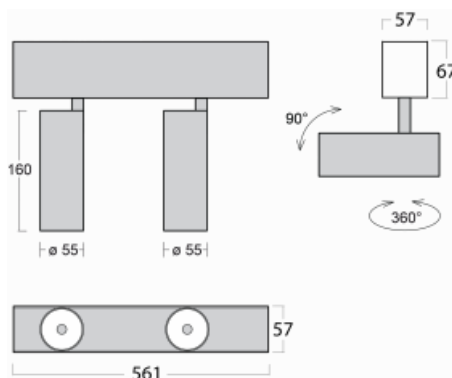

Luminaire

Lina60-S

04S-200U-20GDD/930, W

EPD®

You will appreciate the L-Click system on the Lina60-S luminaire with a direct light distribution, which effectively saves you both time and money. How? The module simply clicks into the profile, so a lot of work is saved during assembly. This solution also prevents the direct touch of the LED technology and lengthens its operating life. The Lina60-S lighting system can be assembled creating endless lines and a big variety of shapes. In addition to great power output, the luminaire also has a great price. It will find its use in commercial, social and public spaces.

Technical drawing

Type of installation	Recessed, Surface, Wall mounted, Suspended
Light distribution	Direct
Luminaire shape	Linear
Colour of the luminaires	White
Material	Aluminium
Lifetime	L80/B20 50 000 hours
Warranty	5 years
Description of luminaires	Luminaire recessed/surface/wall mounted/suspended
Dimensions (l × w × h mm)	561 mm × 57 mm × 67 mm
Light source	LED MODUL
DIR optical system	Reflector
Luminous flux*	1200 lm
Colour Temperature	3000 K warm white
Luminous efficacy	88 lm/W
MacAdam Light source	3
Colour rendering index	90
Beam angle	27°
UGR max. X=4H Y=8H, $\rho=70,50,20$	20.7

Curve

Luminaire power input* 27.2 W

Connection of the luminaires DALI

Electrical voltage 220-240V

Frequency 50/60Hz

⊕ CE IP 20

* $\pm 10\%$

Downloads