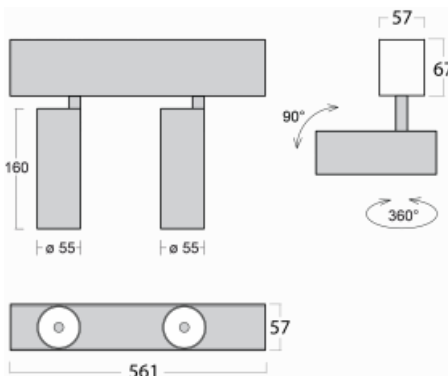

Luminaire

Lina60-S

04S-200U-20GDD/930, W

EPD®

You will appreciate the L-Click system on the Lina60-S luminaire with a direct light distribution, which effectively saves you both time and money. How? The module simply clicks into the profile, so a lot of work is saved during assembly. This solution also prevents the direct touch of the LED technology and lengthens its operating life. The Lina60-S lighting system can be assembled creating endless lines and a big variety of shapes. In addition to great power output, the luminaire also has a great price. It will find its use in commercial, social and public spaces.

Technical drawing

Type of installation	Recessed, Surface, Wall mounted, Suspended
Light distribution	Direct
Luminaire shape	Linear
Colour of the luminaires	White
Material	Aluminium
Lifetime	L80/B20 50 000 hours
Warranty	5 years
Description of luminaires	Luminaire recessed/surface/wall mounted/suspended
Dimensions	561 mm × 57 mm × 67 mm
Light source	LED MODUL
Type of optical system	Reflector
Luminous flux*	1200 lm
Colour Temperature	3000 K warm white
Luminous efficacy	88 lm/W
MacAdam Light source	3
Colour rendering index	90
Beam angle	27°
UGR max. X=4H Y=8H, $\rho=70,50,20$	20.7

Curve

Luminaire power input* 27.2 W

Connection of the luminaires DALI

Electrical voltage 220-240V

Frequency 50/60Hz

⊕ CE IP 20

* $\pm 10\%$

Downloads