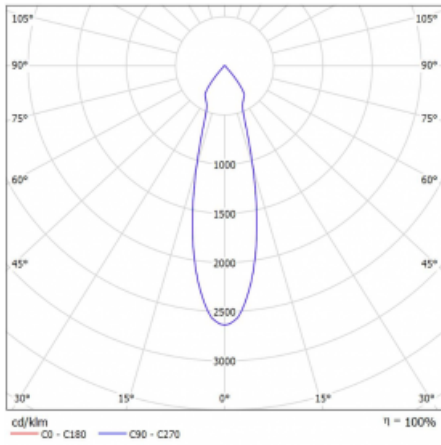

Luminaire

Lina60-S

04S-200U-20GDD/930, W

EPD®

You will appreciate the L-Click system on the Lina60-S luminaire with a direct light distribution, which effectively saves you both time and money. How? The module simply clicks into the profile, so a lot of work is saved during assembly. This solution also prevents the direct touch of the LED technology and lengthens its operating life. The Lina60-S lighting system can be assembled creating endless lines and a big variety of shapes. In addition to great power output, the luminaire also has a great price. It will find its use in commercial, social and public spaces.

Technical drawing

Type of installation	Recessed, Surface, Wall mounted, Suspended
Light distribution	Direct
Luminaire shape	Linear
Colour of the luminaires	White
Material	Aluminium
Lifetime	L80/B20 50 000 hours
Warranty	5 years
Description of luminaires	Luminaire recessed/surface/wall mounted/suspended
Dimensions	561 mm × 57 mm × 67 mm
Light source	LED MODUL
Type of optical system	Reflector
Luminous flux*	1200 lm
Colour Temperature	3000 K warm white
Luminous efficacy	88 lm/W
MacAdam Light source	3
Colour rendering index	90
Beam angle	27°
UGR max. X=4H Y=8H, $\rho=70,50,20$	20.7

Curve

Luminaire power input* 27.2 W

Connection of the luminaires DALI

Electrical voltage 220-240V

Frequency 50/60Hz

⊕ CE IP 20

* $\pm 10\%$

Downloads