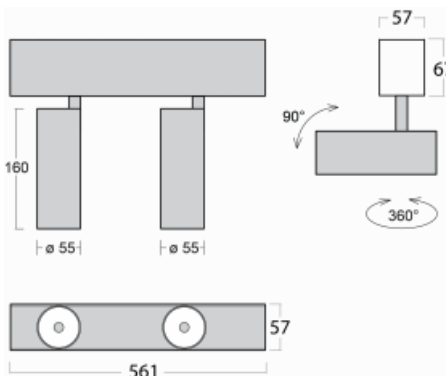

Luminaire

Lina60-S

04S-200U-20GDD/930, S

EPD®

You will appreciate the L-Click system on the Lina60-S luminaire with a direct light distribution, which effectively saves you both time and money. How? The module simply clicks into the profile, so a lot of work is saved during assembly. This solution also prevents the direct touch of the LED technology and lengthens its operating life. The Lina60-S lighting system can be assembled creating endless lines and a big variety of shapes. In addition to great power output, the luminaire also has a great price. It will find its use in commercial, social and public spaces.

Technical drawing

Type of installation	Recessed, Surface, Wall mounted, Suspended
Light distribution	Direct
Luminaire shape	Linear
Colour of the luminaires	Silver
Material	Aluminium
Lifetime	L80/B20 50 000 hours
Warranty	5 years
Description of luminaires	Luminaire recessed/surface/wall mounted/suspended
Dimensions (l × w × h mm)	561 mm × 57 mm × 67 mm
Light source	LED MODUL
DIR optical system	Reflector
Luminous flux*	1200 lm
Colour Temperature	3000 K warm white
Luminous efficacy	88 lm/W
MacAdam Light source	3
Colour rendering index	90
Beam angle	27°
UGR max. X=4H Y=8H, $\rho=70,50,20$	20.7

Curve

Luminaire power input* 27.2 W

Connection of the luminaires DALI

Electrical voltage 220-240V

Frequency 50/60Hz

⊕ CE IP 20

*±10 %

Downloads