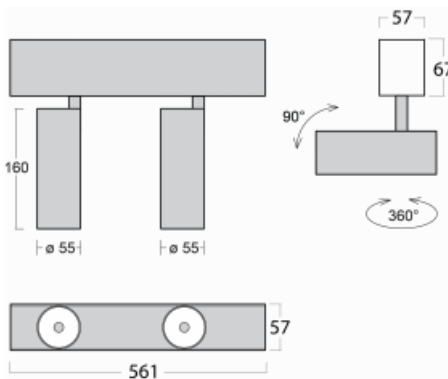

Luminaire

Lina60-S

04S-200U-20GDD/930, B

EPD®

You will appreciate the L-Click system on the Lina60-S luminaire with a direct light distribution, which effectively saves you both time and money. How? The module simply clicks into the profile, so a lot of work is saved during assembly. This solution also prevents the direct touch of the LED technology and lengthens its operating life. The Lina60-S lighting system can be assembled creating endless lines and a big variety of shapes. In addition to great power output, the luminaire also has a great price. It will find its use in commercial, social and public spaces.

Technical drawing

Type of installation	Recessed, Surface, Wall mounted, Suspended
Light distribution	Direct
Luminaire shape	Linear
Colour of the luminaires	Black
Material	Aluminium
Lifetime	L80/B20 50 000 hours
Warranty	5 years
Description of luminaires	Luminaire recessed/surface/wall mounted/suspended
Dimensions (l × w × h mm)	561 mm × 57 mm × 67 mm
Light source	LED MODUL
DIR optical system	Reflector
Luminous flux*	1200 lm
Colour Temperature	3000 K warm white
Luminous efficacy	88 lm/W
MacAdam Light source	3
Colour rendering index	90
Beam angle	27°
UGR max. X=4H Y=8H, $\rho=70,50,20$	20.7

Curve

Luminaire power input* 27.2 W

Connection of the luminaires DALI

Electrical voltage 220-240V

Frequency 50/60Hz

⊕ CE IP 20

*±10 %

Downloads