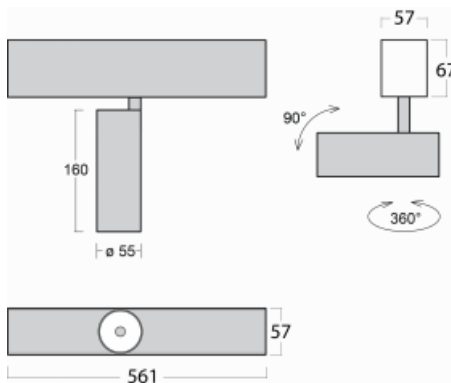

Luminaire

Lina60-S

04S-200U-10GGE/940, W

EPD®

You will appreciate the L-Click system on the Lina60-S luminaire with a direct light distribution, which effectively saves you both time and money. How? The module simply clicks into the profile, so a lot of work is saved during assembly. This solution also prevents the direct touch of the LED technology and lengthens its operating life. The Lina60-S lighting system can be assembled creating endless lines and a big variety of shapes. In addition to great power output, the luminaire also has a great price. It will find its use in commercial, social and public spaces.

Technical drawing

Type of installation	Recessed, Surface, Wall mounted, Suspended
Light distribution	Direct
Luminaire shape	Linear
Colour of the luminaires	White
Material	Aluminium
Lifetime	L80/B20 50 000 hours
Warranty	5 years
Description of luminaires	Luminaire recessed/surface/wall mounted/suspended
Dimensions (l × w × h mm)	561 mm × 57 mm × 67 mm
Light source	LED MODUL
DIR optical system	Reflector
Luminous flux*	1750 lm
Colour Temperature	4000 K cool white
Luminous efficacy	88 lm/W
MacAdam Light source	3
Colour rendering index	90
Beam angle	27°
UGR max. X=4H Y=8H, $\rho=70,50,20$	22

00-00358, W
cable 3x0,75 4000mm,
white

00-00360, W
cable 3x0,75 6000mm,
white

00-00370, W
ceiling cup 80x80x32mm

00-00600, F
ceiling fastening for
luminaires 132-5xxK,
04-2000x, 05-2000x,
09-200x - 1 piece