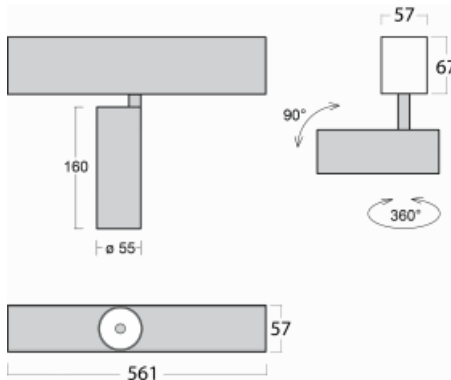

Luminaire

Lina60-S

04S-200U-10GGE/940, W

EPD[®]

You will appreciate the L-Click system on the Lina60-S luminaire with a direct light distribution, which effectively saves you both time and money. How? The module simply clicks into the profile, so a lot of work is saved during assembly. This solution also prevents the direct touch of the LED technology and lengthens its operating life. The Lina60-S lighting system can be assembled creating endless lines and a big variety of shapes. In addition to great power output, the luminaire also has a great price. It will find its use in commercial, social and public spaces.

Technical drawing

Type of installation	Recessed, Surface, Wall mounted, Suspended
Light distribution	Direct
Luminaire shape	Linear
Colour of the luminaires	White
Material	Aluminium
Lifetime	L80/B20 50 000 hours
Warranty	5 years
Description of luminaires	Luminaire recessed/surface/wall mounted/suspended
Dimensions	561 mm × 57 mm × 67 mm
Light source	LED MODUL
Type of optical system	Reflector
Luminous flux*	1750 lm
Colour Temperature	4000 K cool white
Luminous efficacy	88 lm/W
MacAdam Light source	3
Colour rendering index	90
Beam angle	27°
UGR max. X=4H Y=8H, $\rho=70,50,20$	22