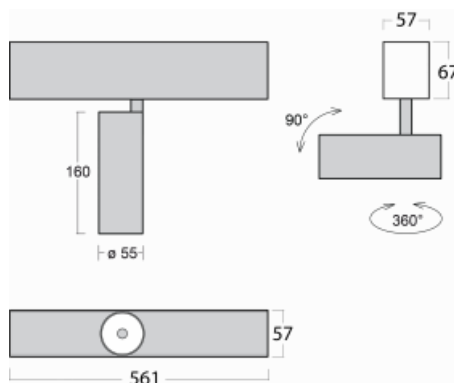

Luminaire

Lina60-S

04S-200U-10GGE/940, B

EPD®

You will appreciate the L-Click system on the Lina60-S luminaire with a direct light distribution, which effectively saves you both time and money. How? The module simply clicks into the profile, so a lot of work is saved during assembly. This solution also prevents the direct touch of the LED technology and lengthens its operating life. The Lina60-S lighting system can be assembled creating endless lines and a big variety of shapes. In addition to great power output, the luminaire also has a great price. It will find its use in commercial, social and public spaces.

Technical drawing

Type of installation	Recessed, Surface, Wall mounted, Suspended
Light distribution	Direct
Luminaire shape	Linear
Colour of the luminaires	Black
Material	Aluminium
Lifetime	L80/B20 50 000 hours
Warranty	5 years
Description of luminaires	Luminaire recessed/surface/wall mounted/suspended
Dimensions	561 mm × 57 mm × 67 mm
Light source	LED MODUL
Type of optical system	Reflector
Luminous flux*	1750 lm
Colour Temperature	4000 K cool white
Luminous efficacy	88 lm/W
MacAdam Light source	3
Colour rendering index	90
Beam angle	27°
UGR max. X=4H Y=8H, $\rho=70,50,20$	22

Curve

Luminaire power input* 20 W

Connection of the luminaire ON/OFF

Electrical voltage 220-240V

Frequency 50/60Hz

⊕ CE IP 20

*±10 %

Downloads