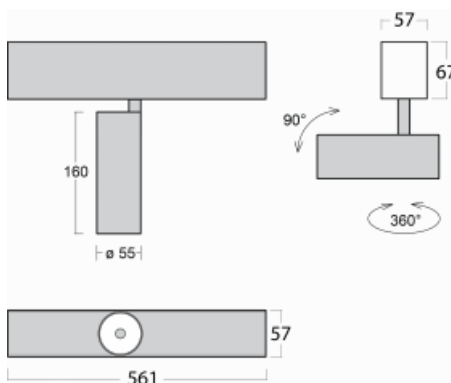

Luminaire

Lina60-S

04S-200U-10GGE/930, W

EPD®

You will appreciate the L-Click system on the Lina60-S luminaire with a direct light distribution, which effectively saves you both time and money. How? The module simply clicks into the profile, so a lot of work is saved during assembly. This solution also prevents the direct touch of the LED technology and lengthens its operating life. The Lina60-S lighting system can be assembled creating endless lines and a big variety of shapes. In addition to great power output, the luminaire also has a great price. It will find its use in commercial, social and public spaces.

Technical drawing

Type of installation	Recessed, Surface, Wall mounted, Suspended
Light distribution	Direct
Luminaire shape	Linear
Colour of the luminaires	White
Material	Aluminium
Lifetime	L80/B20 50 000 hours
Warranty	5 years
Description of luminaires	Luminaire recessed/surface/wall mounted/suspended
Dimensions	561 mm × 57 mm × 67 mm
Light source	LED MODUL
Type of optical system	Reflector
Luminous flux*	1650 lm
Colour Temperature	3000 K warm white
Luminous efficacy	83 lm/W
MacAdam Light source	3
Colour rendering index	90
Beam angle	27°
UGR max. X=4H Y=8H, $\rho=70,50,20$	21.8

Curve

Luminaire power input* 20 W

Connection of the luminaire ON/OFF

Electrical voltage 220-240V

Frequency 50/60Hz

⊕ CE IP 20

*±10 %

Downloads