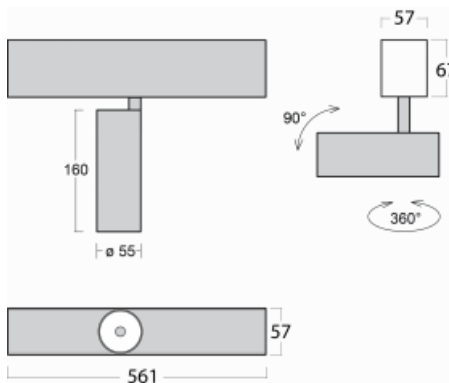

# Lina60-S

04S-200U-10GGD/940, W

**EPD<sup>®</sup>**

You will appreciate the L-Click system on the Lina60-S luminaire with a direct light distribution, which effectively saves you both time and money. How? The module simply clicks into the profile, so a lot of work is saved during assembly. This solution also prevents the direct touch of the LED technology and lengthens its operating life. The Lina60-S lighting system can be assembled creating endless lines and a big variety of shapes. In addition to great power output, the luminaire also has a great price. It will find its use in commercial, social and public spaces.

**Technical drawing**

Type of installation	Recessed, Surface, Wall mounted, Suspended
Light distribution	Direct
Luminaire shape	Linear
Colour of the luminaires	White
Material	Aluminium
Lifetime	L80/B20 50 000 hours
Warranty	5 years
Description of luminaires	Luminaire recessed/surface/wall mounted/suspended
Dimensions	561 mm × 57 mm × 67 mm
Light source	LED MODUL
Type of optical system	Reflector
Luminous flux*	1750 lm
Colour Temperature	4000 K cool white
Luminous efficacy	88 lm/W
MacAdam Light source	3
Colour rendering index	90
Beam angle	27°
UGR max. X=4H Y=8H, $\rho=70,50,20$	22