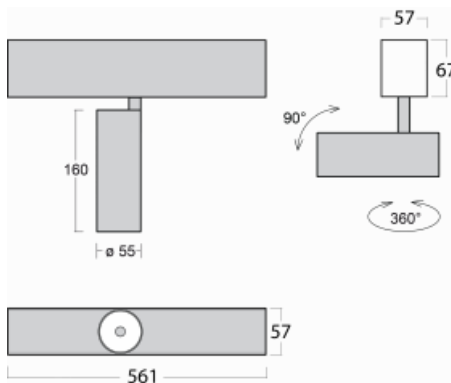

Luminaire

Lina60-S

04S-200U-10GGD/940, W

EPD®

You will appreciate the L-Click system on the Lina60-S luminaire with a direct light distribution, which effectively saves you both time and money. How? The module simply clicks into the profile, so a lot of work is saved during assembly. This solution also prevents the direct touch of the LED technology and lengthens its operating life. The Lina60-S lighting system can be assembled creating endless lines and a big variety of shapes. In addition to great power output, the luminaire also has a great price. It will find its use in commercial, social and public spaces.

Technical drawing

Type of installation	Recessed, Surface, Wall mounted, Suspended
Light distribution	Direct
Luminaire shape	Linear
Colour of the luminaires	White
Material	Aluminium
Lifetime	L80/B20 50 000 hours
Warranty	5 years
Description of luminaires	Luminaire recessed/surface/wall mounted/suspended
Dimensions (l × w × h mm)	561 mm × 57 mm × 67 mm
Light source	LED MODUL
DIR optical system	Reflector
Luminous flux*	1750 lm
Colour Temperature	4000 K cool white
Luminous efficacy	88 lm/W
MacAdam Light source	3
Colour rendering index	90
Beam angle	27°
UGR max. X=4H Y=8H, $\rho=70,50,20$	22

00-00356, W
cable 5x0,75 4000mm,
white

00-00357, W
cable 5x0,75 6000mm,
white

00-00363, K
cable 5x1,5 2000mm

00-00364, K
cable 5x1,5 4000mm

00-00365, K
cable 5x1,5 6000mm

00-00366, K
cable 7x0,75 2000mm

00-00367, K
cable 7x0,75 4000mm