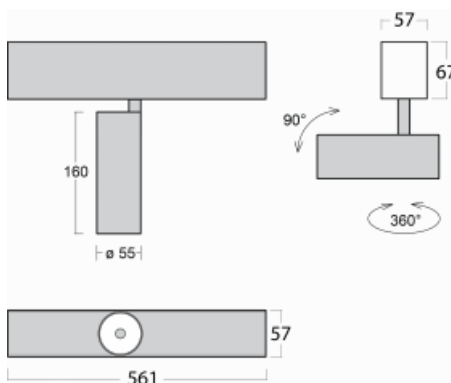

# Lina60-S

04S-200U-10GGD/940, S

EPD®

You will appreciate the L-Click system on the Lina60-S luminaire with a direct light distribution, which effectively saves you both time and money. How? The module simply clicks into the profile, so a lot of work is saved during assembly. This solution also prevents the direct touch of the LED technology and lengthens its operating life. The Lina60-S lighting system can be assembled creating endless lines and a big variety of shapes. In addition to great power output, the luminaire also has a great price. It will find its use in commercial, social and public spaces.

## Technical drawing

Type of installation	Recessed, Surface, Wall mounted, Suspended
Light distribution	Direct
Luminaire shape	Linear
Colour of the luminaires	Silver
Material	Aluminium
Lifetime	L80/B20 50 000 hours
Warranty	5 years
Description of luminaires	Luminaire recessed/surface/wall mounted/suspended
Dimensions	561 mm × 57 mm × 67 mm
Light source	LED MODUL
Type of optical system	Reflector
Luminous flux*	1750 lm
Colour Temperature	4000 K cool white
Luminous efficacy	88 lm/W
MacAdam Light source	3
Colour rendering index	90
Beam angle	27°
UGR max. X=4H Y=8H, $\rho=70,50,20$	22