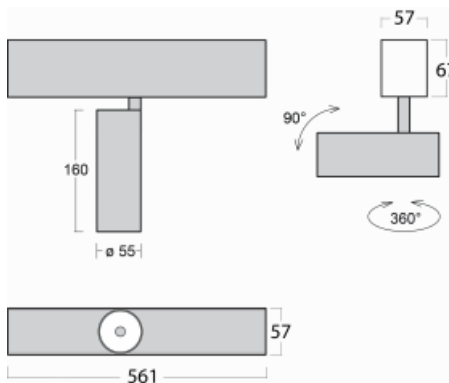

Luminaire

Lina60-S

04S-200U-10GGD/940, B

EPD®

You will appreciate the L-Click system on the Lina60-S luminaire with a direct light distribution, which effectively saves you both time and money. How? The module simply clicks into the profile, so a lot of work is saved during assembly. This solution also prevents the direct touch of the LED technology and lengthens its operating life. The Lina60-S lighting system can be assembled creating endless lines and a big variety of shapes. In addition to great power output, the luminaire also has a great price. It will find its use in commercial, social and public spaces.

Technical drawing

Type of installation	Recessed, Surface, Wall mounted, Suspended
Light distribution	Direct
Luminaire shape	Linear
Colour of the luminaires	Black
Material	Aluminium
Lifetime	L80/B20 50 000 hours
Warranty	5 years
Description of luminaires	Luminaire recessed/surface/wall mounted/suspended
Dimensions	561 mm × 57 mm × 67 mm
Light source	LED MODUL
Type of optical system	Reflector
Luminous flux*	1750 lm
Colour Temperature	4000 K cool white
Luminous efficacy	88 lm/W
MacAdam Light source	3
Colour rendering index	90
Beam angle	27°
UGR max. X=4H Y=8H, $\rho=70,50,20$	22