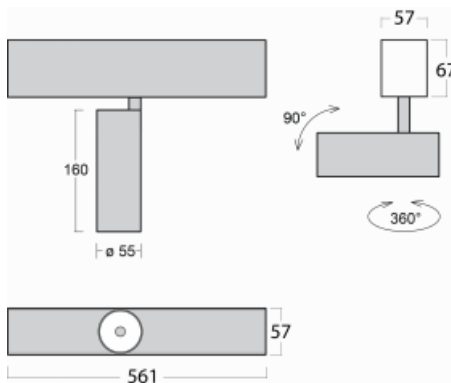

Luminaire

Lina60-S

04S-200U-10GGD/930, S

EPD®

You will appreciate the L-Click system on the Lina60-S luminaire with a direct light distribution, which effectively saves you both time and money. How? The module simply clicks into the profile, so a lot of work is saved during assembly. This solution also prevents the direct touch of the LED technology and lengthens its operating life. The Lina60-S lighting system can be assembled creating endless lines and a big variety of shapes. In addition to great power output, the luminaire also has a great price. It will find its use in commercial, social and public spaces.

Technical drawing

Type of installation	Recessed, Surface, Wall mounted, Suspended
Light distribution	Direct
Luminaire shape	Linear
Colour of the luminaires	Silver
Material	Aluminium
Lifetime	L80/B20 50 000 hours
Warranty	5 years
Description of luminaires	Luminaire recessed/surface/wall mounted/suspended
Dimensions (l × w × h mm)	561 mm × 57 mm × 67 mm
Light source	LED MODUL
DIR optical system	Reflector
Luminous flux*	1650 lm
Colour Temperature	3000 K warm white
Luminous efficacy	83 lm/W
MacAdam Light source	3
Colour rendering index	90
Beam angle	27°
UGR max. X=4H Y=8H, ρ=70,50,20	21.8

00-00356, K
cable 5x0,75 4000mm,
transparent

00-00357, K
cable 5x0,75 6000mm,
transparent

00-00363, K
cable 5x1,5 2000mm

00-00364, K
cable 5x1,5 4000mm

00-00365, K
cable 5x1,5 6000mm

00-00366, K
cable 7x0,75 2000mm