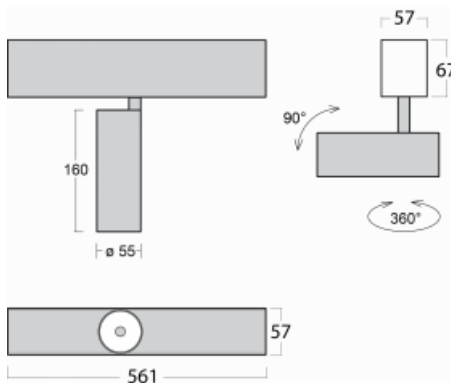

Luminaire

Lina60-S

04S-200U-10GDE/940, W

EPD[®]

You will appreciate the L-Click system on the Lina60-S luminaire with a direct light distribution, which effectively saves you both time and money. How? The module simply clicks into the profile, so a lot of work is saved during assembly. This solution also prevents the direct touch of the LED technology and lengthens its operating life. The Lina60-S lighting system can be assembled creating endless lines and a big variety of shapes. In addition to great power output, the luminaire also has a great price. It will find its use in commercial, social and public spaces.

Technical drawing

Type of installation	Recessed, Surface, Wall mounted, Suspended
Light distribution	Direct
Luminaire shape	Linear
Colour of the luminaires	White
Material	Aluminium
Lifetime	L80/B20 50 000 hours
Warranty	5 years
Description of luminaires	Luminaire recessed/surface/wall mounted/suspended
Dimensions (l × w × h mm)	561 mm × 57 mm × 67 mm
Light source	LED MODUL
DIR optical system	Reflector
Luminous flux*	1250 lm
Colour Temperature	4000 K cool white
Luminous efficacy	92 lm/W
MacAdam Light source	3
Colour rendering index	90
Beam angle	27°
UGR max. X=4H Y=8H, $\rho=70,50,20$	20.8