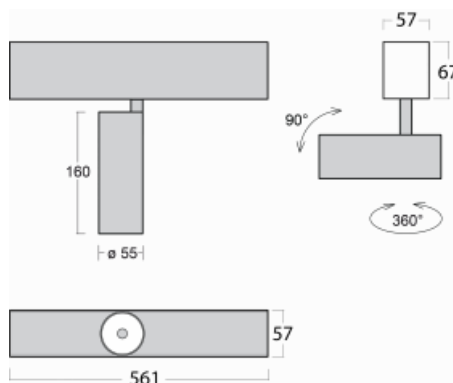

# Lina60-S

04S-200U-10GDE/940, S

EPD®

You will appreciate the L-Click system on the Lina60-S luminaire with a direct light distribution, which effectively saves you both time and money. How? The module simply clicks into the profile, so a lot of work is saved during assembly. This solution also prevents the direct touch of the LED technology and lengthens its operating life. The Lina60-S lighting system can be assembled creating endless lines and a big variety of shapes. In addition to great power output, the luminaire also has a great price. It will find its use in commercial, social and public spaces.

## Technical drawing

Type of installation	Recessed, Surface, Wall mounted, Suspended
Light distribution	Direct
Luminaire shape	Linear
Colour of the luminaires	Silver
Material	Aluminium
Lifetime	L80/B20 50 000 hours
Warranty	5 years
Description of luminaires	Luminaire recessed/surface/wall mounted/suspended
Dimensions (l × w × h mm)	561 mm × 57 mm × 67 mm
Light source	LED MODUL
DIR optical system	Reflector
Luminous flux*	1250 lm
Colour Temperature	4000 K cool white
Luminous efficacy	92 lm/W
MacAdam Light source	3
Colour rendering index	90
Beam angle	27°
UGR max. X=4H Y=8H, $\rho=70,50,20$	20.8