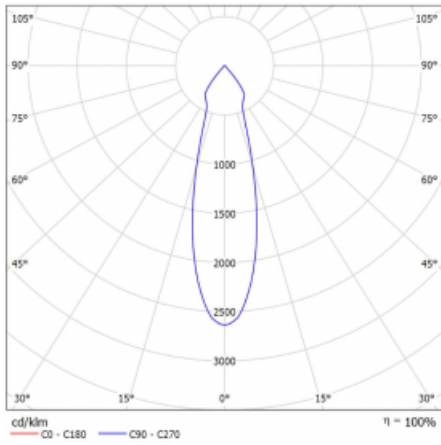

# Lina60-S

04S-200U-10GDE/940, S

EPD®

You will appreciate the L-Click system on the Lina60-S luminaire with a direct light distribution, which effectively saves you both time and money. How? The module simply clicks into the profile, so a lot of work is saved during assembly. This solution also prevents the direct touch of the LED technology and lengthens its operating life. The Lina60-S lighting system can be assembled creating endless lines and a big variety of shapes. In addition to great power output, the luminaire also has a great price. It will find its use in commercial, social and public spaces.

## Technical drawing

Type of installation	Recessed, Surface, Wall mounted, Suspended
Light distribution	Direct
Luminaire shape	Linear
Colour of the luminaires	Silver
Material	Aluminium
Lifetime	L80/B20 50 000 hours
Warranty	5 years
Description of luminaires	Luminaire recessed/surface/wall mounted/suspended
Dimensions (l × w × h mm)	561 mm × 57 mm × 67 mm
Light source	LED MODUL
DIR optical system	Reflector
Luminous flux*	1250 lm
Colour Temperature	4000 K cool white
Luminous efficacy	92 lm/W
MacAdam Light source	3
Colour rendering index	90
Beam angle	27°
UGR max. X=4H Y=8H, $\rho=70,50,20$	20.8

## Curve

Luminaire power input\* 13.6 W

Connection of the luminaires ON/OFF

Electrical voltage 220-240V

Frequency 50/60Hz

⊕ CE IP 20

\*±10 %