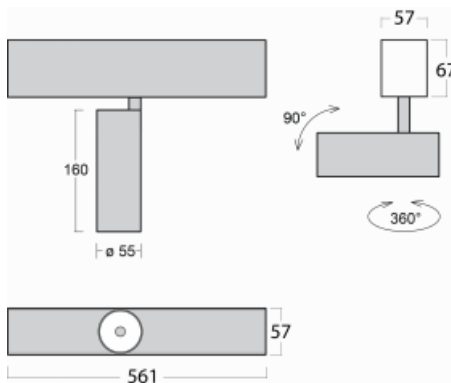

Luminaire

Lina60-S

04S-200U-10GDE/940, B

EPD®

You will appreciate the L-Click system on the Lina60-S luminaire with a direct light distribution, which effectively saves you both time and money. How? The module simply clicks into the profile, so a lot of work is saved during assembly. This solution also prevents the direct touch of the LED technology and lengthens its operating life. The Lina60-S lighting system can be assembled creating endless lines and a big variety of shapes. In addition to great power output, the luminaire also has a great price. It will find its use in commercial, social and public spaces.

Technical drawing

Type of installation	Recessed, Surface, Wall mounted, Suspended
Light distribution	Direct
Luminaire shape	Linear
Colour of the luminaires	Black
Material	Aluminium
Lifetime	L80/B20 50 000 hours
Warranty	5 years
Description of luminaires	Luminaire recessed/surface/wall mounted/suspended
Dimensions (l × w × h mm)	561 mm × 57 mm × 67 mm
Light source	LED MODUL
DIR optical system	Reflector
Luminous flux*	1250 lm
Colour Temperature	4000 K cool white
Luminous efficacy	92 lm/W
MacAdam Light source	3
Colour rendering index	90
Beam angle	27°
UGR max. X=4H Y=8H, $\rho=70,50,20$	20.8