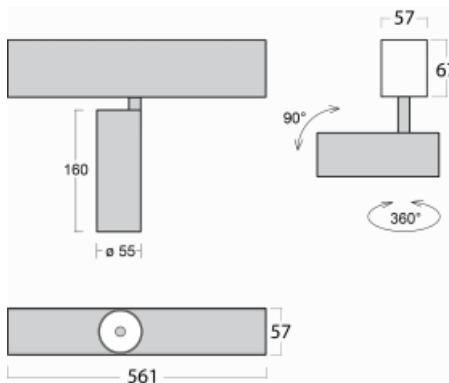

Luminaire

Lina60-S

04S-200U-10GDE/930, W

EPD®

You will appreciate the L-Click system on the Lina60-S luminaire with a direct light distribution, which effectively saves you both time and money. How? The module simply clicks into the profile, so a lot of work is saved during assembly. This solution also prevents the direct touch of the LED technology and lengthens its operating life. The Lina60-S lighting system can be assembled creating endless lines and a big variety of shapes. In addition to great power output, the luminaire also has a great price. It will find its use in commercial, social and public spaces.

Technical drawing

Type of installation	Recessed, Surface, Wall mounted, Suspended
Light distribution	Direct
Luminaire shape	Linear
Colour of the luminaires	White
Material	Aluminium
Lifetime	L80/B20 50 000 hours
Warranty	5 years
Description of luminaires	Luminaire recessed/surface/wall mounted/suspended
Dimensions (l × w × h mm)	561 mm × 57 mm × 67 mm
Light source	LED MODUL
DIR optical system	Reflector
Luminous flux*	1200 lm
Colour Temperature	3000 K warm white
Luminous efficacy	88 lm/W
MacAdam Light source	3
Colour rendering index	90
Beam angle	27°
UGR max. X=4H Y=8H, $\rho=70,50,20$	20.7