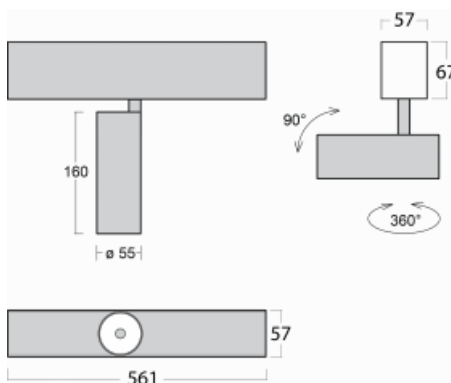

Luminaire

Lina60-S

04S-200U-10GDE/930, S

EPD®

You will appreciate the L-Click system on the Lina60-S luminaire with a direct light distribution, which effectively saves you both time and money. How? The module simply clicks into the profile, so a lot of work is saved during assembly. This solution also prevents the direct touch of the LED technology and lengthens its operating life. The Lina60-S lighting system can be assembled creating endless lines and a big variety of shapes. In addition to great power output, the luminaire also has a great price. It will find its use in commercial, social and public spaces.

Technical drawing

Type of installation	Recessed, Surface, Wall mounted, Suspended
Light distribution	Direct
Luminaire shape	Linear
Colour of the luminaires	Silver
Material	Aluminium
Lifetime	L80/B20 50 000 hours
Warranty	5 years
Description of luminaires	Luminaire recessed/surface/wall mounted/suspended
Dimensions (l × w × h mm)	561 mm × 57 mm × 67 mm
Light source	LED MODUL
DIR optical system	Reflector
Luminous flux*	1200 lm
Colour Temperature	3000 K warm white
Luminous efficacy	88 lm/W
MacAdam Light source	3
Colour rendering index	90
Beam angle	27°
UGR max. X=4H Y=8H, $\rho=70,50,20$	20.7

00-00358, K
cable 3x0,75 4000mm,
transparent

00-00360, K
cable 3x0,75 6000mm,
transparent

00-00370, S
ceiling cup 80x80x32mm

00-00600, F
ceiling fastening for
luminaires 132-5xxK,
04-2000x, 05-2000x,
09-200x - 1 piece