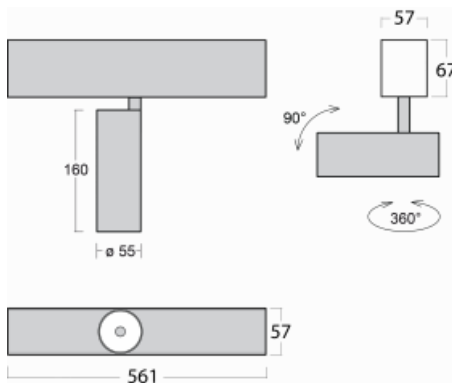

Luminaire

Lina60-S

04S-200U-10GDD/940, S

You will appreciate the L-Click system on the Lina60-S luminaire with a direct light distribution, which effectively saves you both time and money. How? The module simply clicks into the profile, so a lot of work is saved during assembly. This solution also prevents the direct touch of the LED technology and lengthens its operating life. The Lina60-S lighting system can be assembled creating endless lines and a big variety of shapes. In addition to great power output, the luminaire also has a great price. It will find its use in commercial, social and public spaces.

Technical drawing

Type of installation	Recessed, Surface, Wall mounted, Suspended
Light distribution	Direct
Luminaire shape	Linear
Colour of the luminaires	Silver
Material	Aluminium
Lifetime	L80/B20 50 000 hours
Warranty	5 years
Description of luminaires	Luminaire recessed/surface/wall mounted/suspended
Dimensions (l × w × h mm)	561 mm × 57 mm × 67 mm
Light source	LED MODUL
DIR optical system	Reflector
Luminous flux*	1250 lm
Colour Temperature	4000 K cool white
Luminous efficacy	92 lm/W
MacAdam Light source	3
Colour rendering index	90
Beam angle	27°
UGR max. X=4H Y=8H, $\rho=70,50,20$	20.8

Curve

Luminaire power input* 13.6 W

Connection of the luminaires DALI

Electrical voltage 220-240V

Frequency 50/60Hz

⊕ CE IP 20

*±10 %

Downloads